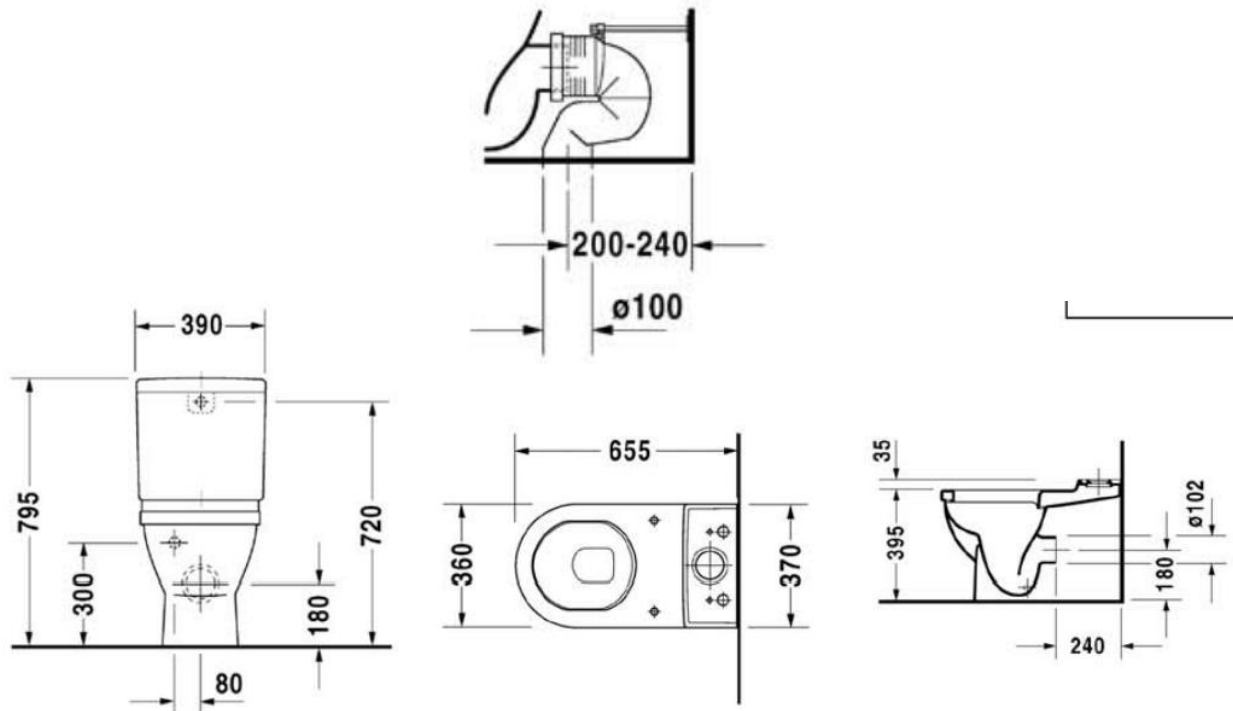

Brand: Duravit, Germany
 Name: Toilet close-coupled
 Item Code: 012809.00001
 Designer: Duravit
 Color / Finish: White Alpin
 Dimensions: 655 x 360 x 395 mm

Product info:

- Washdown model (without cistern)
- Outlet for vario connector set
- For horizontal and vertical outlet
- Length adjustable from 70 – 210 mm
- And vario connecting bend
- Vertical from 200 – 240 mm, fixings included