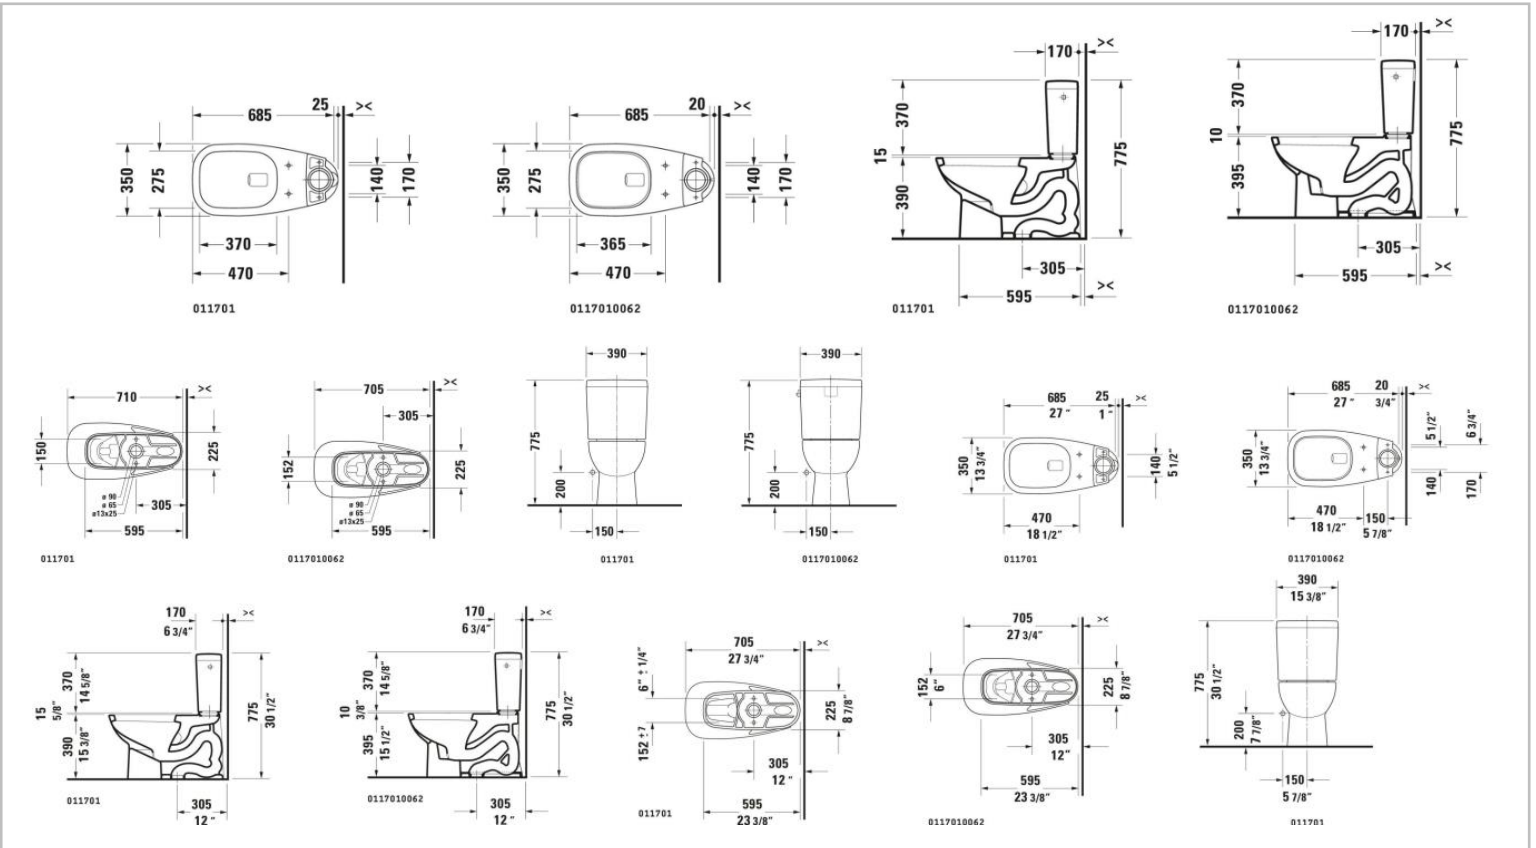

Brand: Duravit, Germany  
 Name: 2pc elongated US type toilet  
 Item Code: 011701.0062

Designer: Duravit  
 Color / Finish: White Alpin  
 Dimensions: (See data drawing below for dimensions)

Product info:

- US-version
- elongated with syphonic jet action
- 305 mm/12" rough-in
- IAPMO listed
- Vertical outlet

Flushing of pipe must be done before fittings are installed. Failure to do so voids the warranty.