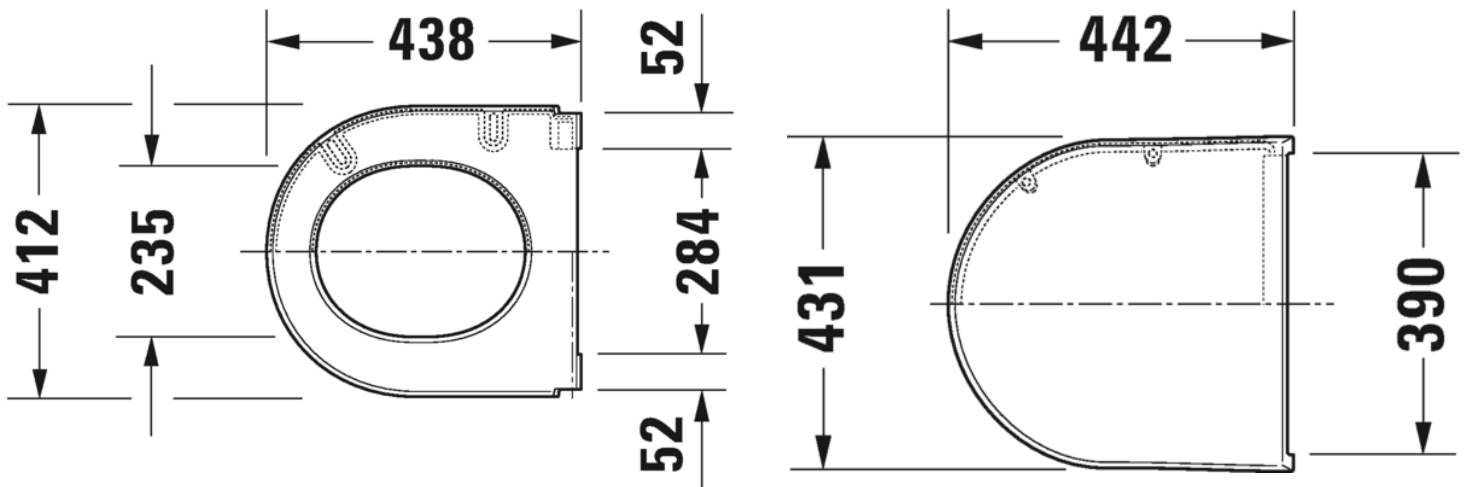

Brand : Duravit, Germany
Name : PS3 seat & cover Soft Close
Item Code : 006779.0000
Designer :
Color / Finish : White
Dimensions : 1700 x 750 x 400 mm

Product info:

- Seat and cover
- With hinges stainless steel, removable, with automatic closure