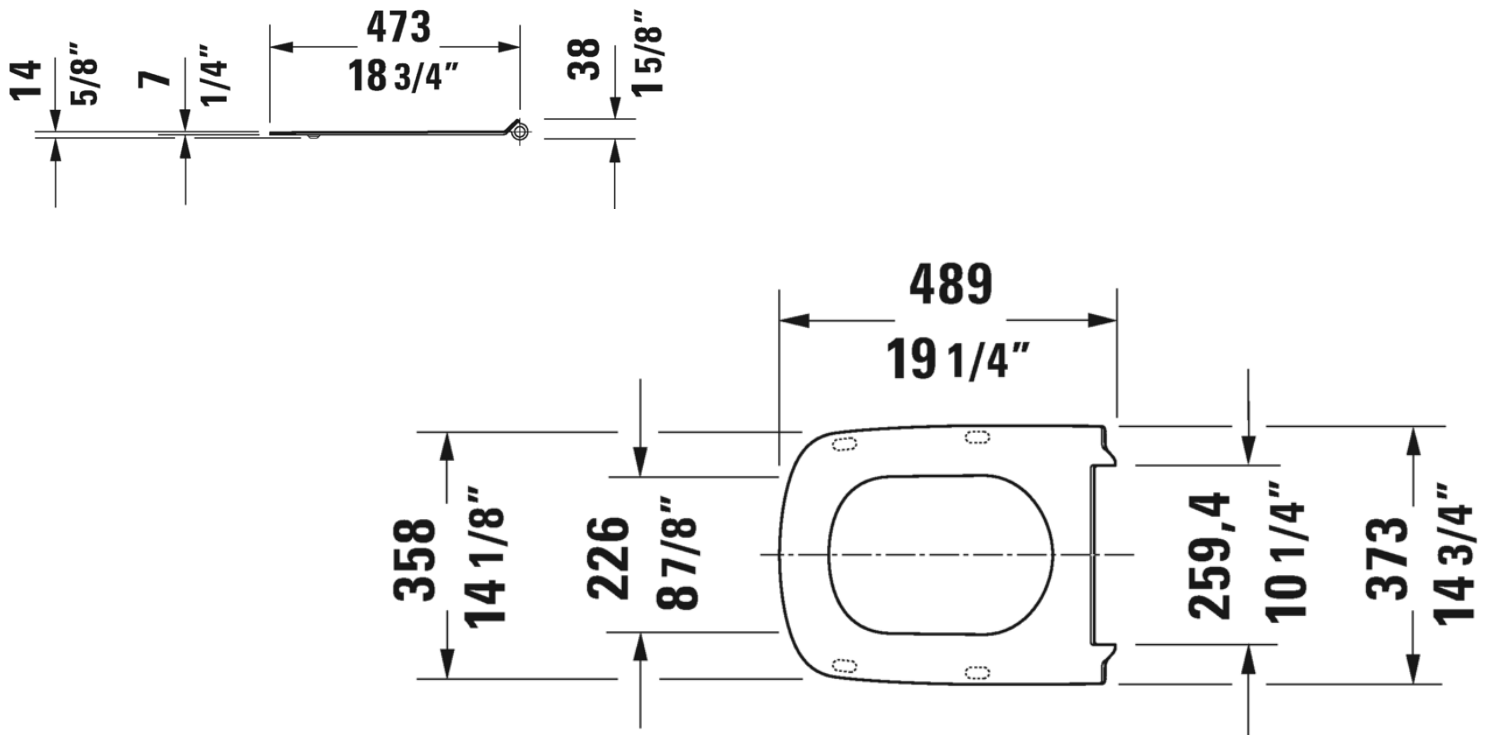

Flushing of pipe must be done before fittings are installed. Failure to do so voids the warranty.

Follow cleaning instructions and avoid using any harmful chemicals.

All information is for reference only. Installation shall always be based on the specs provided with actual delivered items.

For more info, visit www.kuysen.com