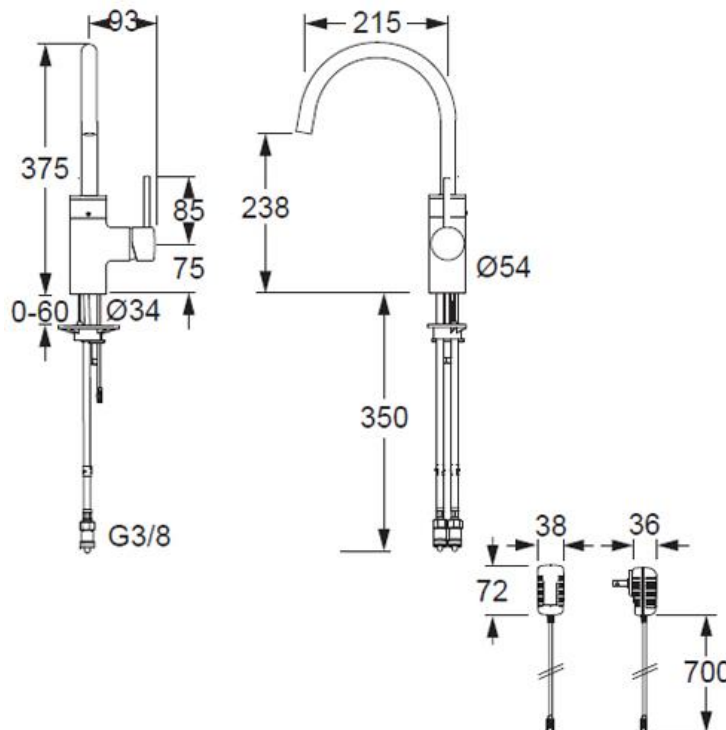

Brand : Conti, Switzerland
 Name : HYBRID H10 kitchen mixer
 Item Code : 131.810.11CO
 Designer :
 Color / Finish : Chrome
 Dimensions : (Please see data drawing below for dimensions)

Product info:

- H10 Kitchen Mixer
- 230/6V mains connection
- Operating pressure: 0,3 –10 bar
- Flexible hoses: 350 mm
- Flow rate: Single-lever mixer: approx. 11 l/min / 2,9 gpm (3 bar) Sensor: approx. 5 l/min / 1,3 gpm (1 – 5 bar)
- Angle valve connection: G 3/8