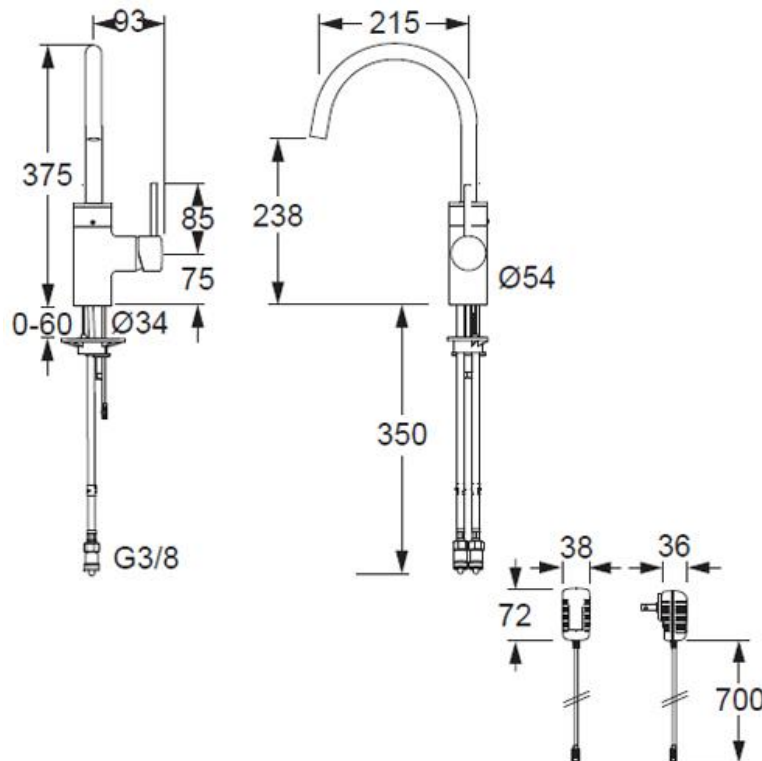

Brand : Conti, Switzerland
Name : HYBRID H10 kitchen mixer
Item Code : 131.800.11CO
Designer :
Color / Finish : Chrome
Dimensions : (Please see data drawing below for dimensions)

Product info:

- H10 Kitchen Mixer
- Battery operated 6V Lithium CRP2
- Operating pressure: 0,3 –10 bar
- Flexible hoses: 350 mm
- Flow rate: Single-lever mixer: approx. 11 l/min / 2,9 gpm (3 bar) Sensor: approx. 5 l/min / 1,3 gpm (1 – 5 bar)
- Angle valve connection: G 3/8