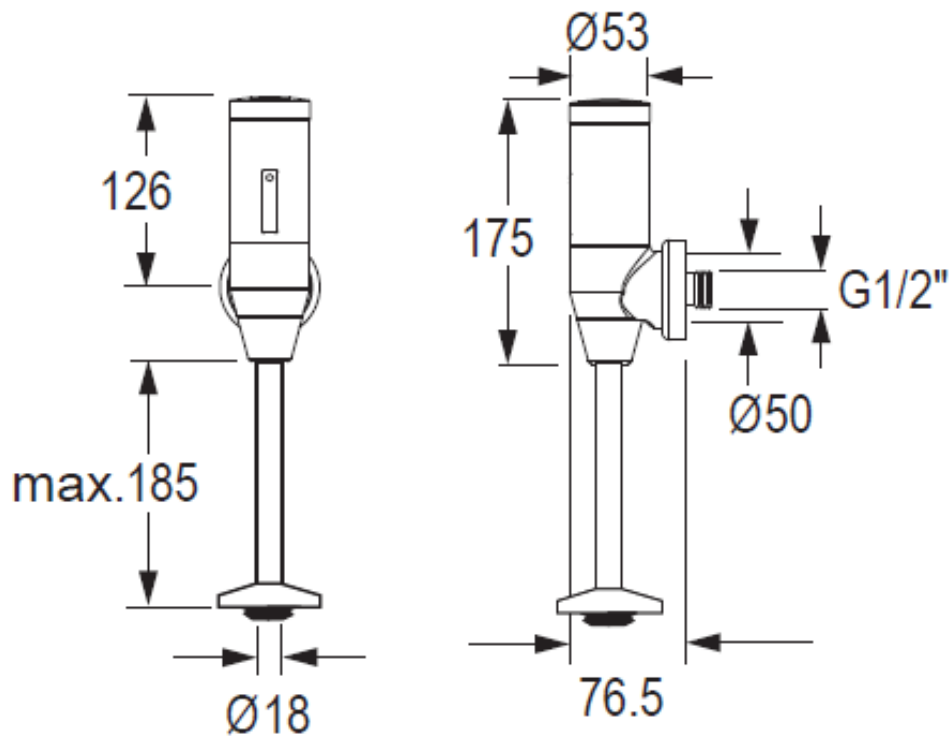

Brand : Conti, Switzerland
 Name : LINO U60 Exposed Urinal Flush
 Item Code : 220.108.11
 Designer :
 Color / Finish : Chrome Plated
 Dimensions : (See data drawing below for dimensions)

Product info:

- U60 Exposed Urinal Flush
- Solar photovoltaic cell combined
- With 6V Lithium CRP2 batteries