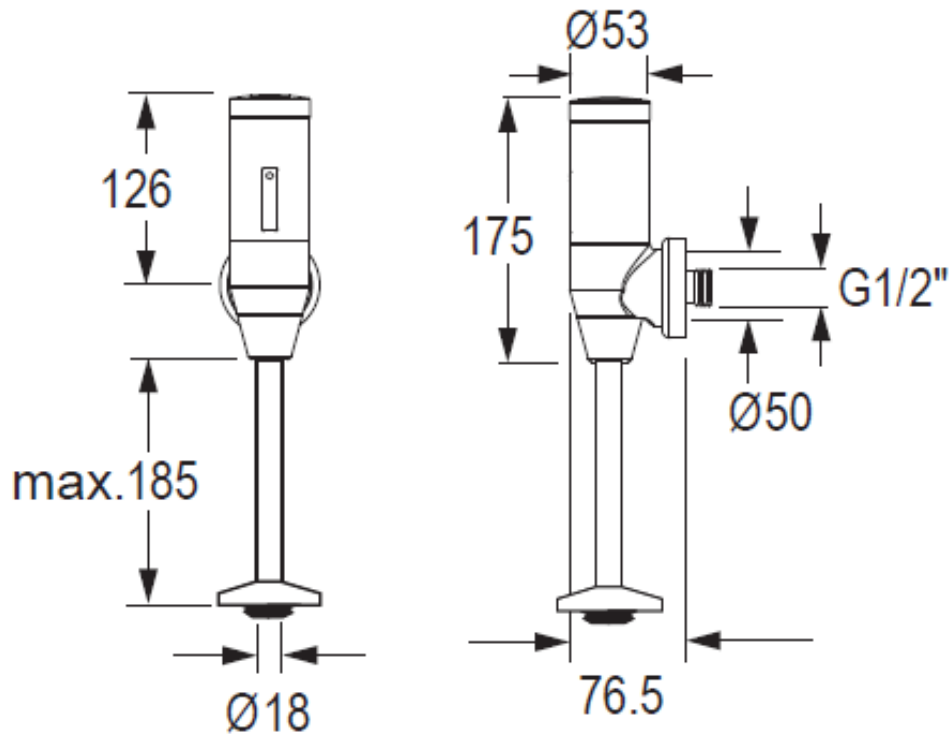

Brand : Conti, Switzerland
 Name : LINO U60 Exposed Urinal Flush
 Item Code : 220.100.11
 Designer :
 Color / Finish : Chrome Plated
 Dimensions : (See data drawing below for dimensions)

Product info:

- U60 Exposed Urinal Flush
- Battery operated 6V Lithium CRP2