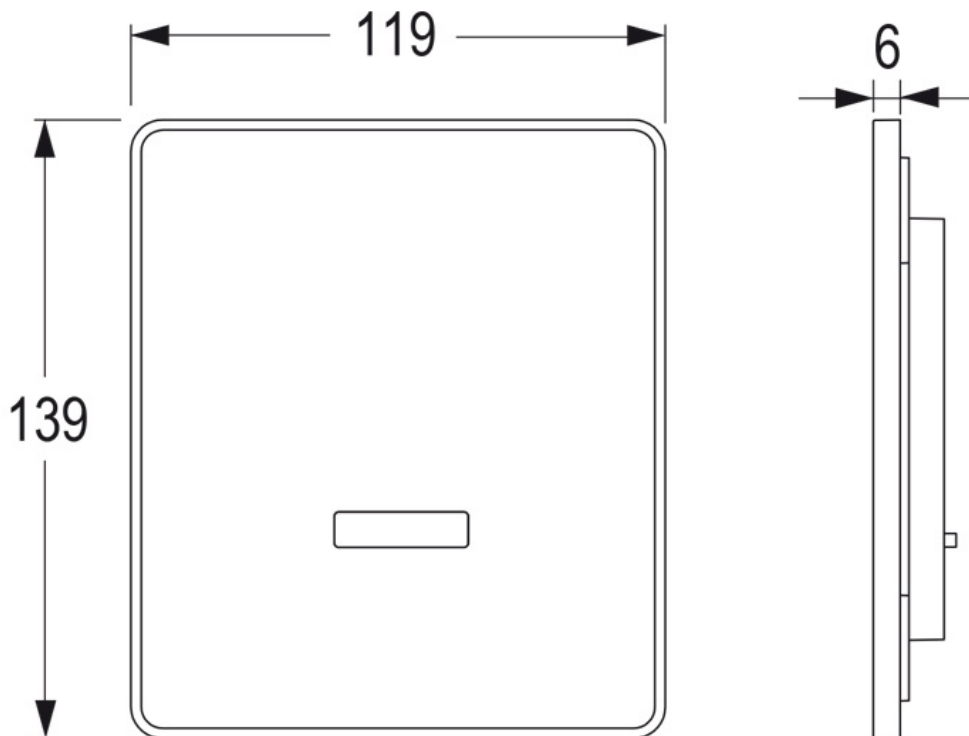

Flushing of pipe must be done before fittings are installed. Failure to do so voids the warranty.

Follow cleaning instructions and avoid using any harmful chemicals.

All information is for reference only. Installation shall always be based on the specs provided with actual delivered items.

For more info, visit www.kuysen.com