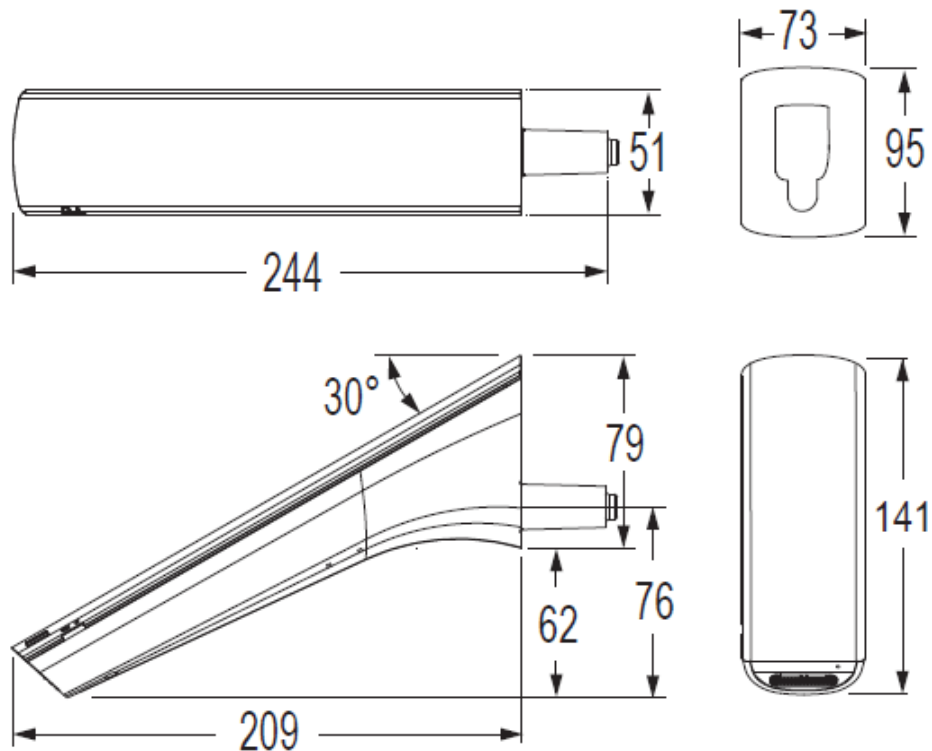

Brand : Conti, Switzerland  
 Name : ULTRA GW20 Finish set for Wall-mounted Built-in Wall Tap  
 Item Code : 164.040.11  
 Designer :  
 Color / Finish : Chrome  
 Dimensions : 244 mm L x 73 mm W x 95 mm H  
 209mm spout projection

**Product info:**

- GM20 Counter-top Infra-red Sensor Basin Tap
- Single water or pre-mix water
- With flexible hose connection  $\frac{3}{8}$ "
- Battery 6V Lithium CRP2

**Add-ons:**

- Matching with 220.060.00 concealed part