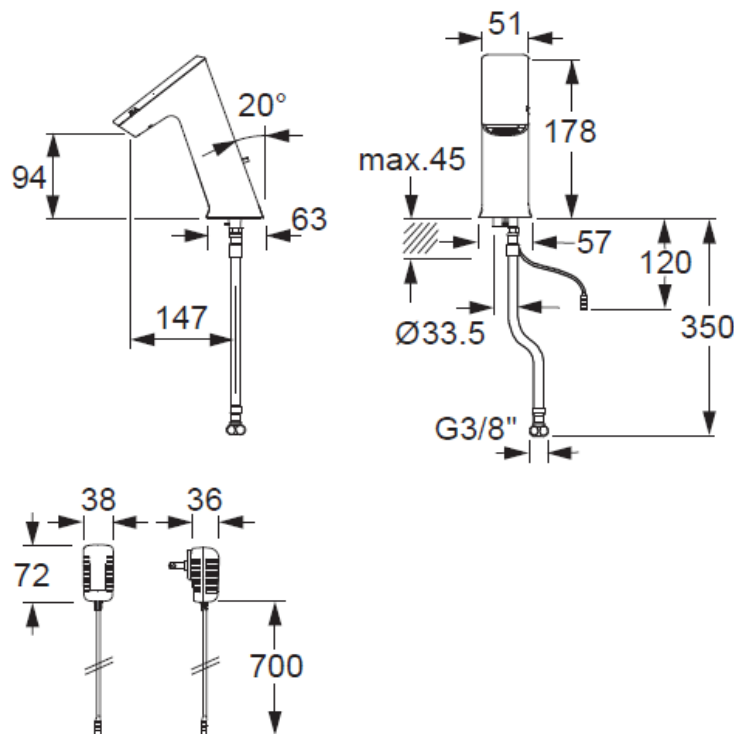

Brand : Conti, Switzerland  
Name : ULTRA GM20 Counter-top Infra-red Sensor Basin Tap  
Item Code : 162.050.11  
Designer :  
Color / Finish : Chrome  
Dimensions : 178 mm height  
147 mm spout projection

**Product info:**

- GM20 Counter-top Infra-red Sensor Basin Tap
- Single water or pre-mix water
- With flexible hose connection  $\frac{3}{8}$ "
- AC230V / 6V operated

**Add-ons:**

- Angle valve with filter  $\frac{1}{2}$ " x  $\frac{3}{8}$ " x 1
- Basin Strainer x 1
- Basin Trap x 1