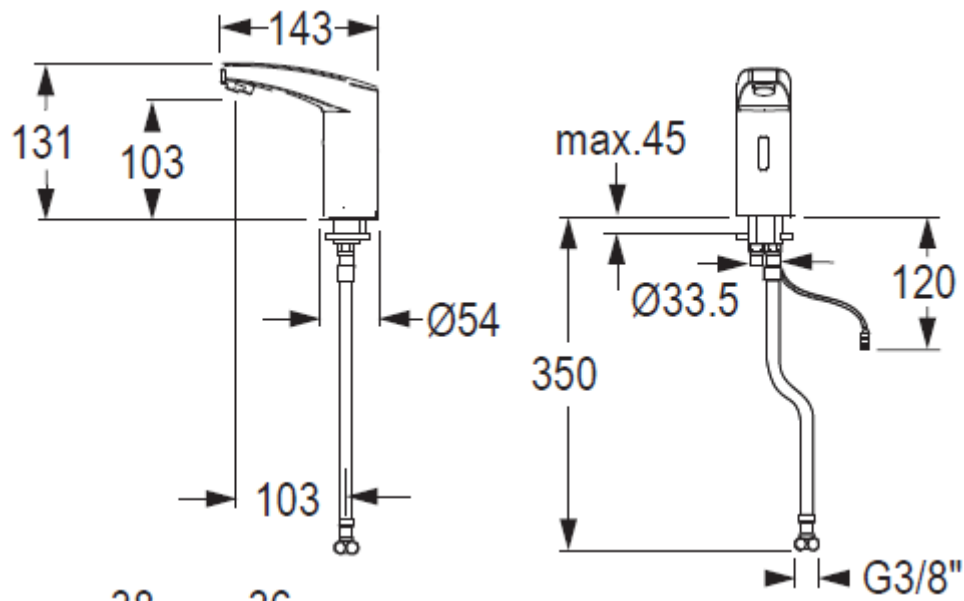

Brand : Conti, Switzerland
Name : Maxx M20 Counter-top Infra-red Sensor Basin Tap
Item Code : 131.040.11
Designer :
Color / Finish : Chrome Plated
Dimensions : 143 mm length 131 mm height
103 mm spout projection

Product info:

- M20 counter-top infra-red sensor basin tap
- With flexible hose connection $\frac{3}{8}$ "
- Single water or pre-mix water
- Battery operated 6V Lithium CRP2

Add-ons:

- Angle valve with filter $\frac{1}{2}$ " x $\frac{3}{8}$ " x1
- Basin strainer x 1
- Basin trap x 1