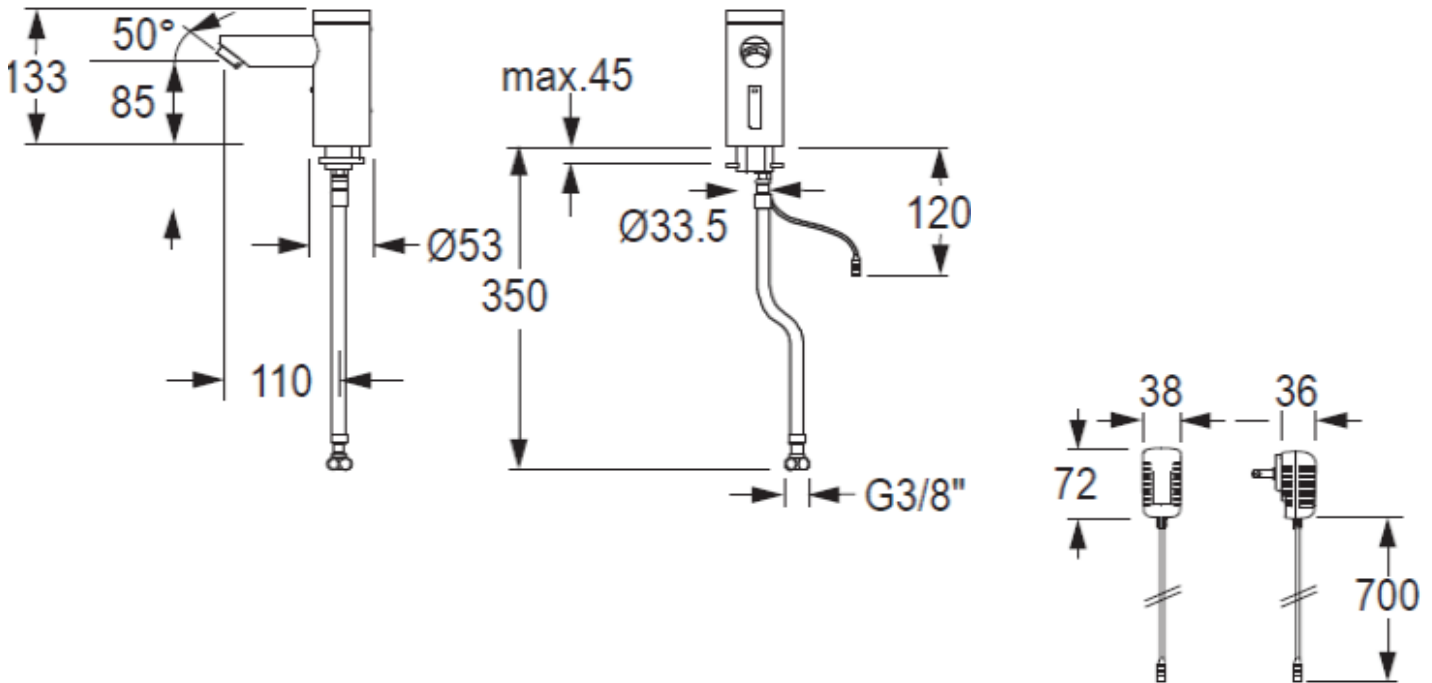

Brand : Conti, Switzerland  
Name : LINO L20 Counter-top Infra-red Sensor Basin Tap  
Item Code : 120.050.11  
Designer :  
Color / Finish : Chrome plated  
Dimensions : 133 mm height  
110 mm spout projection

**Product info:**

- L20 counter-top infra-red sensor basin tap
- AC230V/6V operated
- Single water or pre-mix water
- With flexible hose connection  $\frac{3}{8}$ "

**Add-ons:**

- Angle valve with filter  $\frac{1}{2}$ " x  $\frac{3}{8}$ " x1
- Basin strainer x 1
- Basin trap x 1