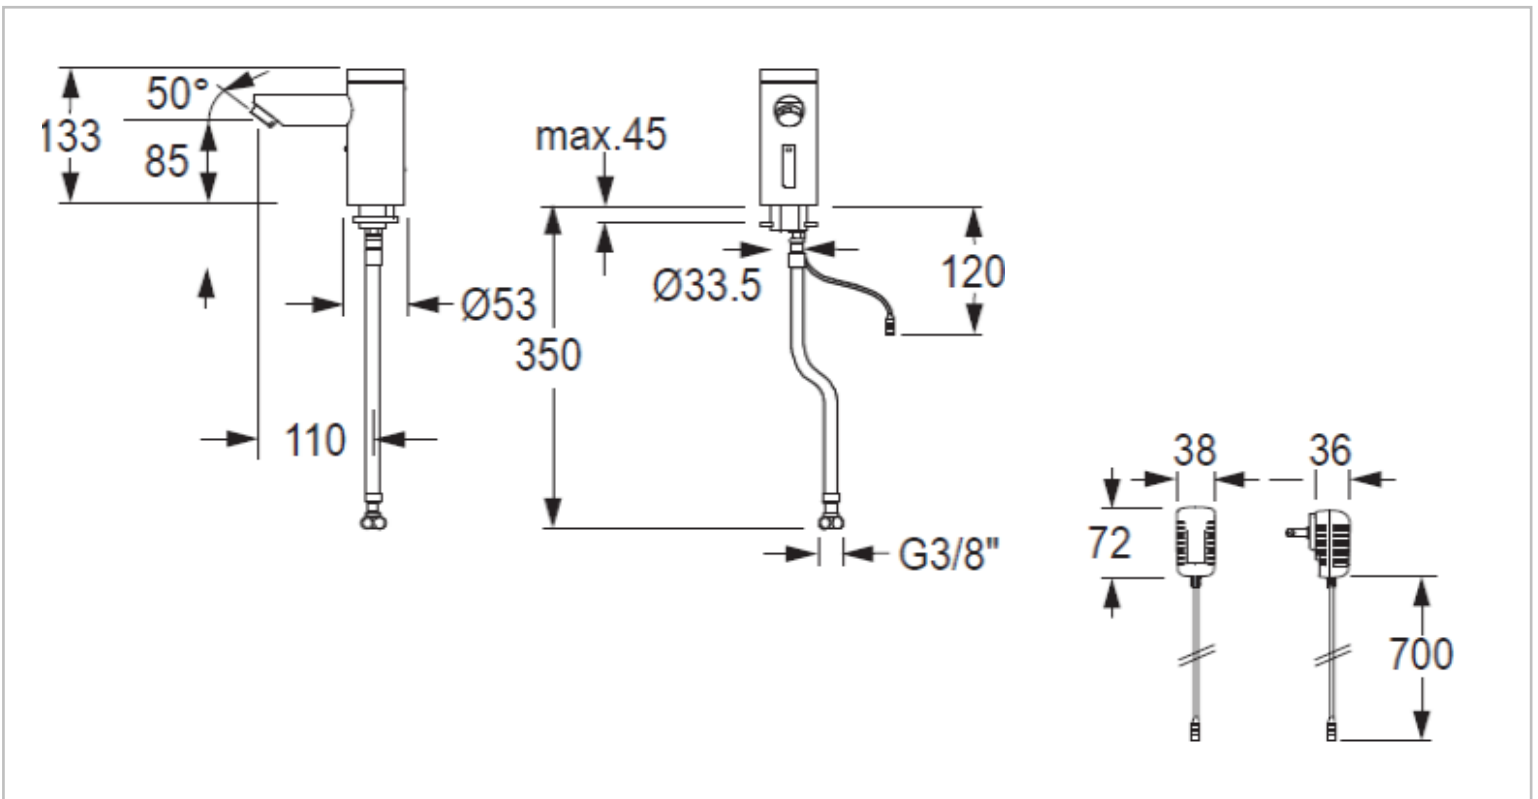

Brand : Conti, Switzerland
Name : LINO L20 Counter-top Infra-red Sensor Basin Tap
Item Code : 120.040.11
Designer :
Color / Finish : Chrome plated
Dimensions : 133 mm height
110 mm spout projection

Product info:

- L20 counter-top infra-red sensor basin tap
- Battery operated 6V Lithium CRP2
- Single water or pre-mix water
- With flexible hose connection 3/8"

Add-ons:

- Angle valve with filter 1/2" x 3/8" x1
- Basin strainer x 1
- Basin trap x 1