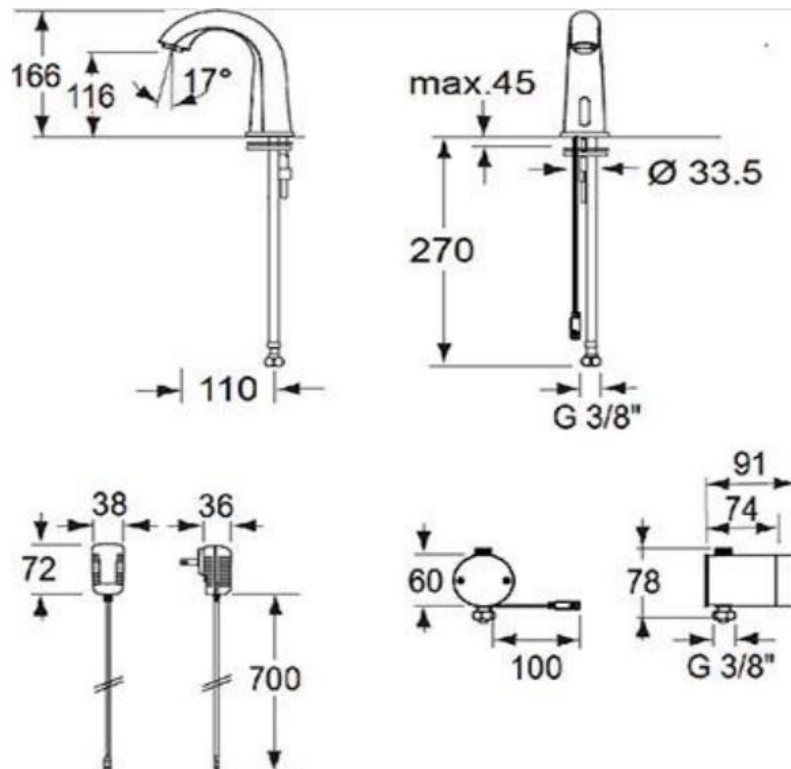

Brand : Conti, Switzerland
Name : Flamingo Counter-top Infra-red Sensor Basin Tap
Item Code : 100.902.11
Designer :
Color / Finish : Chrome
Dimensions : 166 mm height

Product info:

- Counter-top infra-red Sensor Basin Tap
- Battery operated 6V Lithium CR5
- Single water or pre-mix water
- With flexible hose connection $\frac{3}{8}$ "
- Battery operated 6V Lithium CR5

Add-ons:

- Angle valve with filter $\frac{1}{2}$ " x $\frac{3}{8}$ " x1
- Basin strainer x 1
- Basin trap x 1

Flushing of pipe must be done before fittings are installed. Failure to do so voids the warranty.