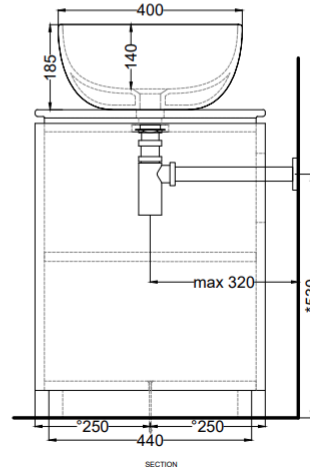

cielo

Brand : CIELO, Italy
Name : Tiberino Cabinet Wall discharge
Item Code : TIMOPE/RS
Designer :
Color / Finish : Frost/Bleached Oak
Dimensions : Dia 500 x 650 mm

Product info:

- Cabinet wall discharge
- Ceramic top dia.50 x 1.8
- Washbowl
- Universal click/clack
- Connector and joint for cabinet
- Siphon for wall discharge