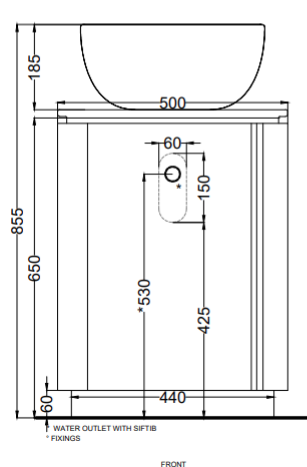

cielo

Brand : CIELO, Italy
Name : Tiberino Cabinet Wall discharge
Item Code : TIMOPE/RS
Designer :
Color / Finish : Frost/Bleached Oak
Dimensions : Dia 500 x 650 mm

Product info:

- Cabinet wall discharge
- Ceramic top dia.50 x 1.8
- Washbowl
- Universal click/clack
- Connector and joint for cabinet
- Siphon for wall discharge