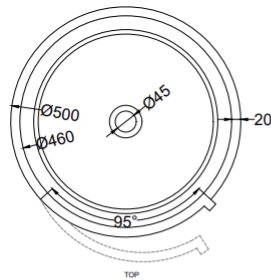

cielo

Brand : CIELO, Italy
Name : Tiberino Cabinet Wall discharge
Item Code : TIMOPE/RS
Designer :
Color / Finish : Frost/Bleached Oak
Dimensions : Dia 500 x 650 mm

Product info:

- Cabinet wall discharge
- Ceramic top dia.50 x 1.8
- Washbowl
- Universal click/clack
- Connector and joint for cabinet
- Siphon for wall discharge