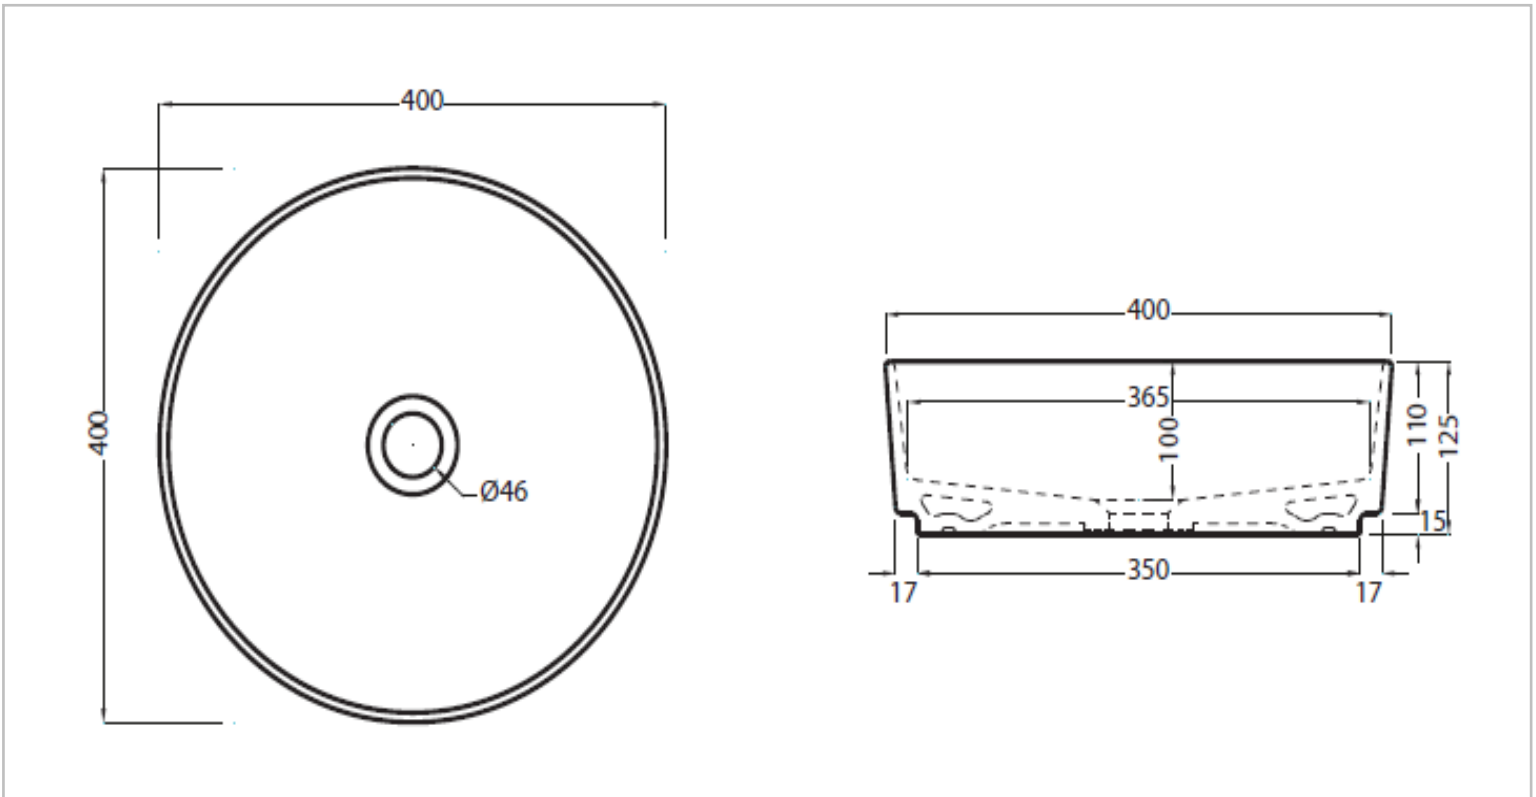

# cielo

Brand : CIELO, Italy  
Name : Shui Comfort Washbowl w/o Overflow + Push-type Pop-up (ceramic lid)  
Item Code : SHCOLAT40/AR + PIL01/AR  
SHCOLAT40/BR + PIL01/BR  
SHCOLAT40/ST + PIL01/ST  
Designer : Paolo D'Amigo  
Color / Finish : Arenaria / Brina / Stone (Matt)  
Dimensions : 400 x 400 x 125 mm

**Product info:**

- On-top washbasin
- Without overflow
- Enameled on all sides and available in different finishes

**Add-ons:**

- 1 x PIL01/BR click clack drain

Flushing of pipe must be done before fittings are installed. Failure to do so voids the warranty.