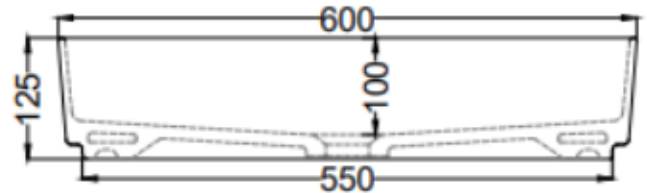

cielo

Brand : CIELO, Italy
Name : Shui Comfort Washbowl w/o Overflow + Push-type Pop-up (ceramic lid)
Item Code : SHCOLAR60/ST
Designer : Paolo D'Amigo
Color / Finish : Stone (Matt)
Dimensions : 600 x 400 x 125 mm

Product info:

- On-top washbasin
- Without overflow
- Enameled on all sides and available in different finishes

Add-ons:

- 1 x PIL01/BR click clack drain

Flushing of pipe must be done before fittings are installed. Failure to do so voids the warranty.
Follow cleaning instructions and avoid using any harmful chemicals.
All information is for reference only. Installation shall always be based on the specs provided with actual delivered items.
For more info, visit www.kuysen.com