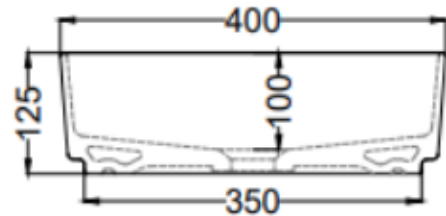

cielo

Brand : CIELO, Italy
Name : Shui Comfort Washbowl w/o Overflow + Push-type Pop-up (ceramic lid)
Item Code : SHCOLAR60/ST
Designer : Paolo D'Amigo
Color / Finish : Stone (Matt)
Dimensions : 600 x 400 x 125 mm

Product info:

- On-top washbasin
- Without overflow
- Enameled on all sides and available in different finishes

Add-ons:

- 1 x PIL01/BR click clack drain

Flushing of pipe must be done before fittings are installed. Failure to do so voids the warranty.
Follow cleaning instructions and avoid using any harmful chemicals.
All information is for reference only. Installation shall always be based on the specs provided with actual delivered items.
For more info, visit www.kuysen.com