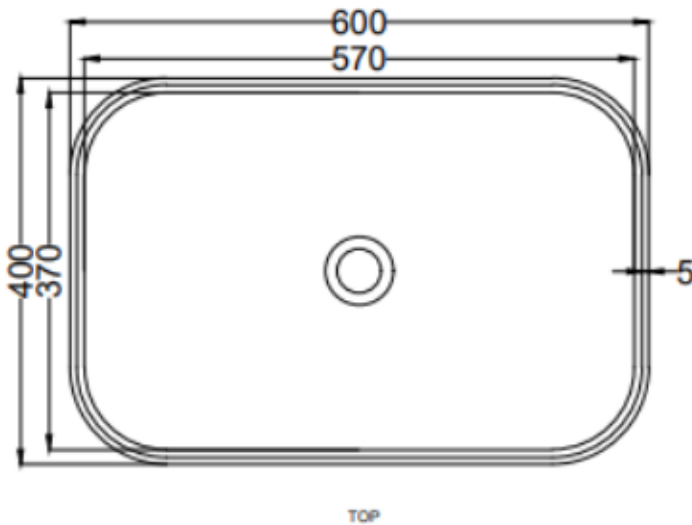

Flushing of pipe must be done before fittings are installed. Failure to do so voids the warranty.
Follow cleaning instructions and avoid using any harmful chemicals.
All information is for reference only. Installation shall always be based on the specs provided with actual delivered items.
For more info, visit www.kuysen.com