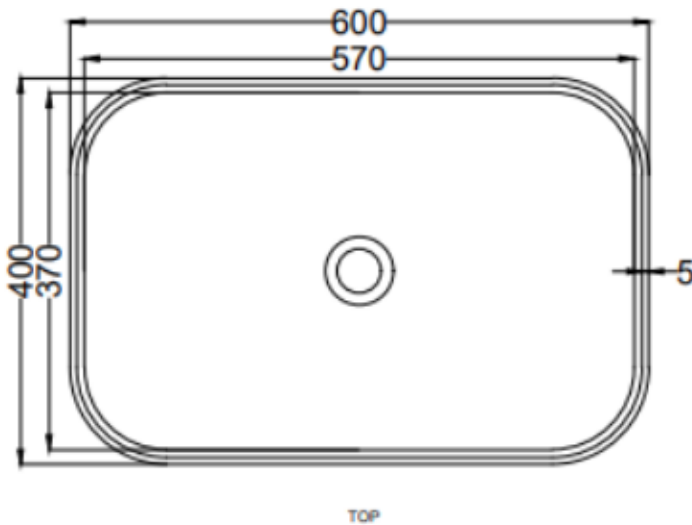

Flushing of pipe must be done before fittings are installed. Failure to do so voids the warranty.

Follow cleaning instructions and avoid using any harmful chemicals.

All information is for reference only. Installation shall always be based on the specs provided with actual delivered items.

For more info, visit www.kuysen.com