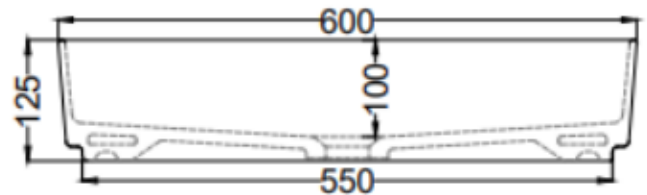

Flushing of pipe must be done before fittings are installed. Failure to do so voids the warranty.

Follow cleaning instructions and avoid using any harmful chemicals.

All information is for reference only. Installation shall always be based on the specs provided with actual delivered items.

For more info, visit www.kuysen.com