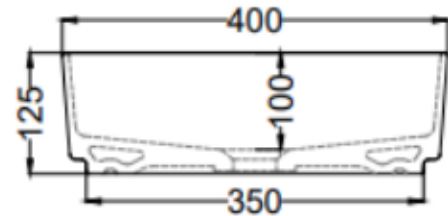

Flushing of pipe must be done before fittings are installed. Failure to do so voids the warranty.

Follow cleaning instructions and avoid using any harmful chemicals.

All information is for reference only. Installation shall always be based on the specs provided with actual delivered items.

For more info, visit www.kuysen.com