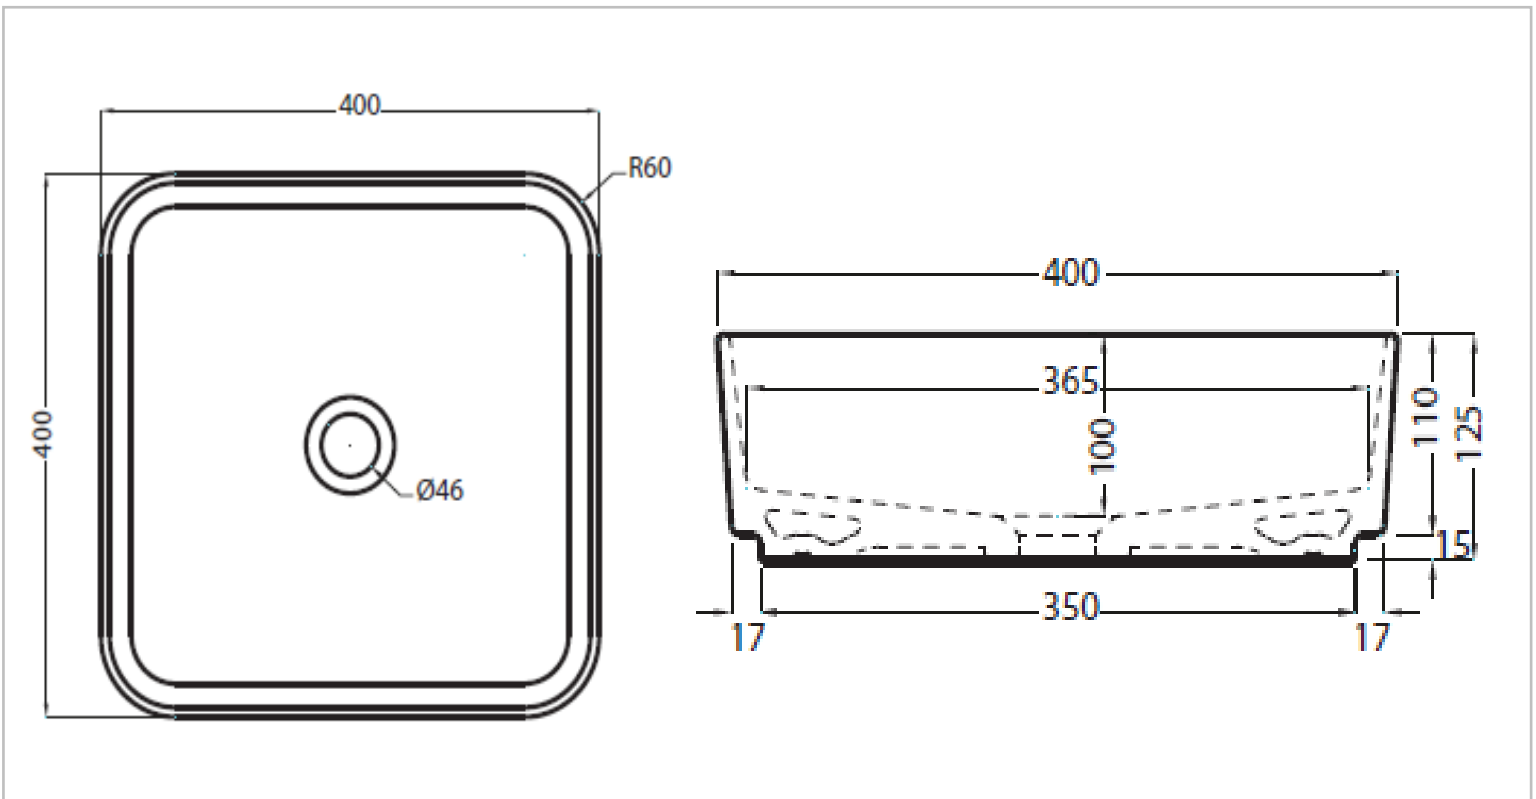

cielo

Brand : CIELO, Italy
Name : Shui Comfort Washbowl w/o Overflow + Push-type Pop-up (ceramic lid)
Item Code : SHCOLAQ40/AN + PIL01/AN
SHCOLAQ40/AR + PIL01/AR
SHCOLAQ40/ST + PIL01/ST
Designer : Paolo D'Amigo
Color / Finish : Anthracite / Arenaria / Stone (Matt)
Dimensions : 400 x 400 x 125 mm

Product info:

- On-top washbasin
- Without overflow
- Enameled on all sides and available in different finishes

Add-ons:

- 1 x PIL01/AR click clack drain

Flushing of pipe must be done before fittings are installed. Failure to do so voids the warranty.