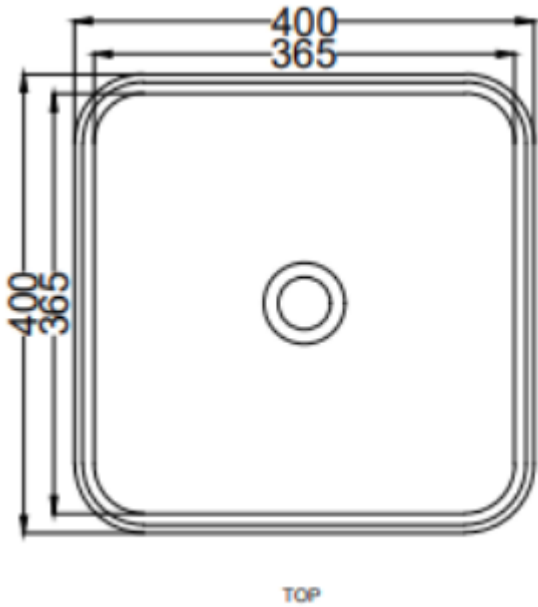

cielo

Brand : CIELO, Italy
Name : Shui Comfort Washbowl w/o Overflow + Push-type Pop-up (ceramic lid)
Item Code : SHCOLAQ40/LV
Designer : Paolo D'Amigo
Color / Finish : Lavagna
Dimensions : 400 x 400 x 125 mm

Product info:

- On-top washbasin
- Without overflow
- Enameled on all sides and available in different finishes

Add-ons:

- 1 x PIL01/LV click clack drain

Flushing of pipe must be done before fittings are installed. Failure to do so voids the warranty.