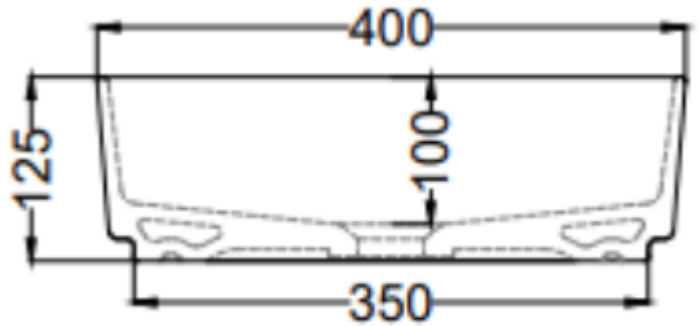

cielo

Brand : CIELO, Italy
Name : Shui Comfort Washbowl w/o Overflow + Push-type Pop-up (ceramic lid)
Item Code : SHCOLAQ40/LV
Designer : Paolo D'Amigo
Color / Finish : Lavagna
Dimensions : 400 x 400 x 125 mm

Product info:

- On-top washbasin
- Without overflow
- Enameled on all sides and available in different finishes

Add-ons:

- 1 x PIL01/LV click clack drain

Flushing of pipe must be done before fittings are installed. Failure to do so voids the warranty.