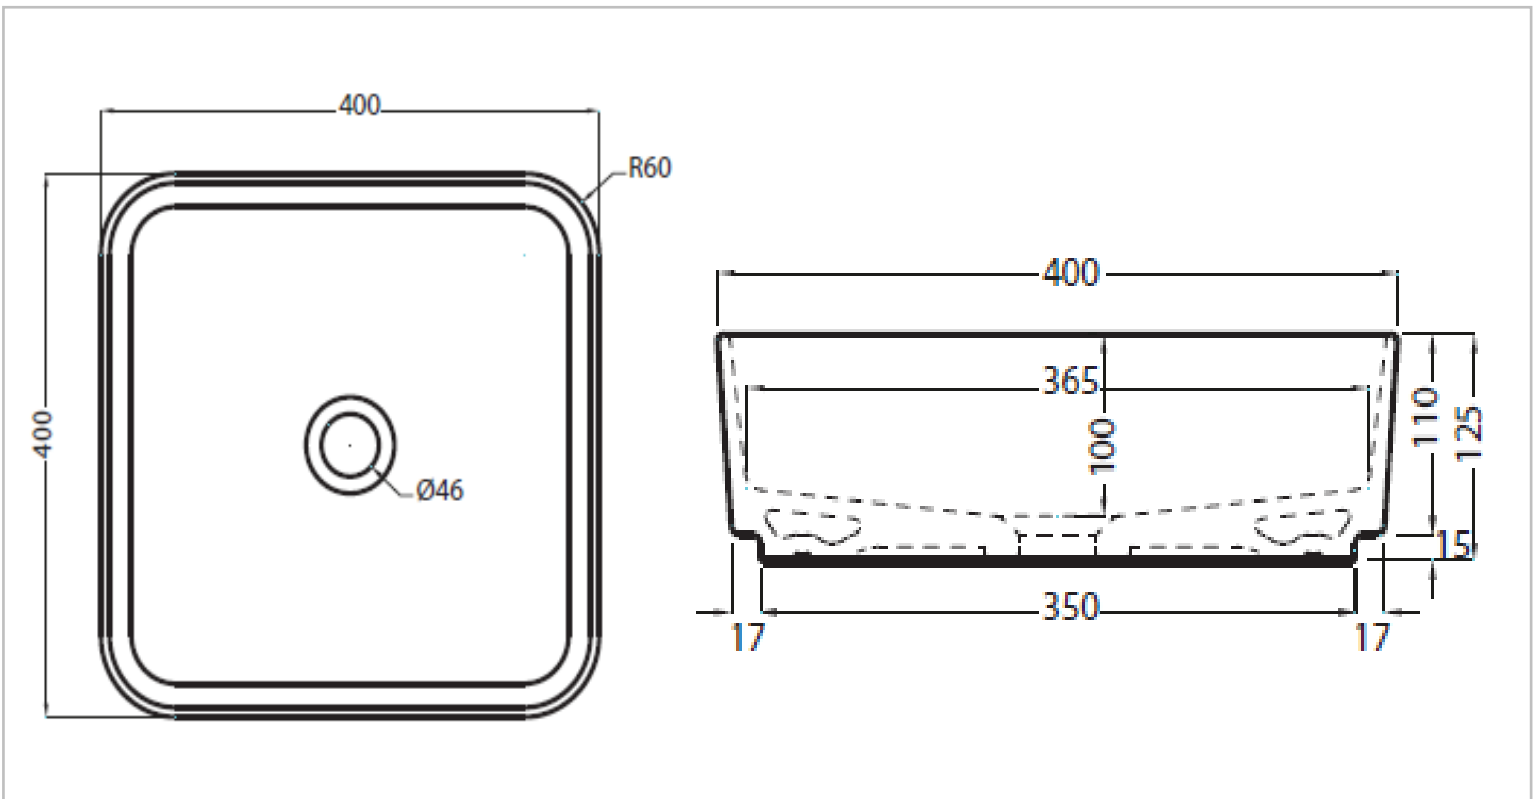

Flushing of pipe must be done before fittings are installed. Failure to do so voids the warranty.

Follow cleaning instructions and avoid using any harmful chemicals.

All information is for reference only. Installation shall always be based on the specs provided with actual delivered items.

For more info, visit www.kuysen.com