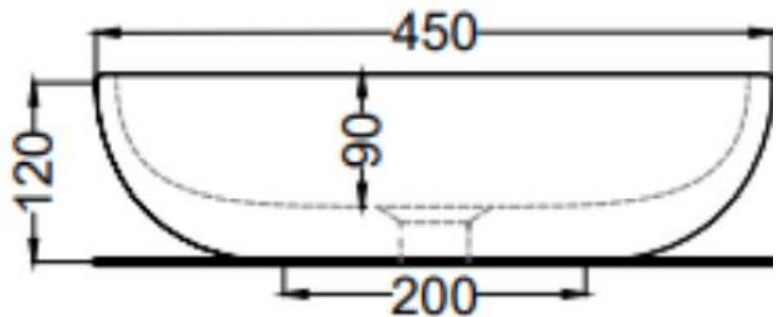

cielo

Brand : CIELO, Italy
Name : Shui Washbowl w/o Overflow + Push-type Pop-up (ceramic lid)
Item Code : SHBA45/NM
Designer : Paolo D'Amigo
Color / Finish : Nero Marquina
Dimensions : 450 x 450 x 120 mm

Product info:

- Countertop basin
- Without Overflow
- Finished on all sides and available in various finishes

Add-on:

- 1 x PIL01/NM click clack drain

TOP

SIDE

Flushing of pipe must be done before fittings are installed. Failure to do so voids the warranty.