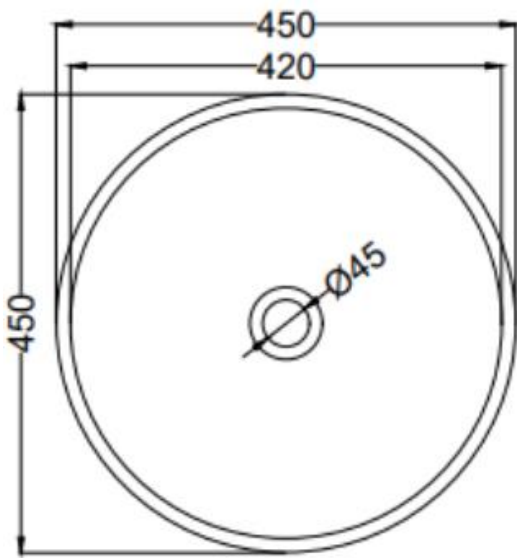

cielo

Brand : CIELO, Italy
Name : Shui Washbowl w/o Overflow + Push-type Pop-up (ceramic lid)
Item Code : SHBA45/NM
Designer : Paolo D'Amigo
Color / Finish : Nero Marquina
Dimensions : 450 x 450 x 120 mm

Product info:

- Countertop basin
- Without Overflow
- Finished on all sides and available in various finishes

Add-on:

- 1 x PIL01/NM click clack drain

TOP

SIDE

Flushing of pipe must be done before fittings are installed. Failure to do so voids the warranty.

Follow cleaning instructions and avoid using any harmful chemicals.

All information is for reference only. Installation shall always be based on the specs provided with actual delivered items.

For more info, visit www.kuysen.com