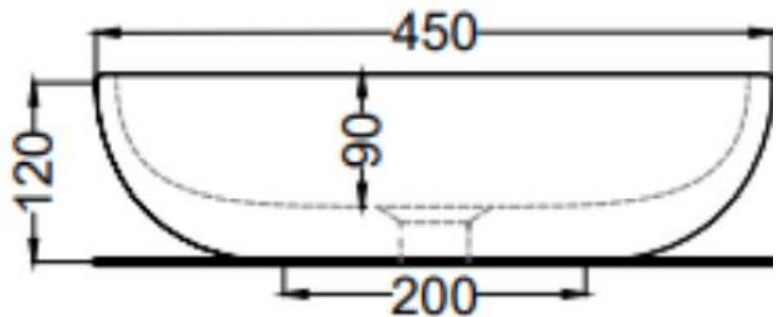

cielo

Brand : CIELO, Italy
Name : Shui Washbowl w/o Overflow + Push-type Pop-up (ceramic lid)
Item Code : SHBA45_LV
Designer : Paolo D'Amigo
Color / Finish : Lavagna
Dimensions : 450 x 450 x 120 mm

Product info:

- Countertop basin
- Without Overflow
- Finished on all sides and available in various finishes

Add-on:

- 1 x PIL01/LV click clack drain

TOP

SIDE

Flushing of pipe must be done before fittings are installed. Failure to do so voids the warranty.