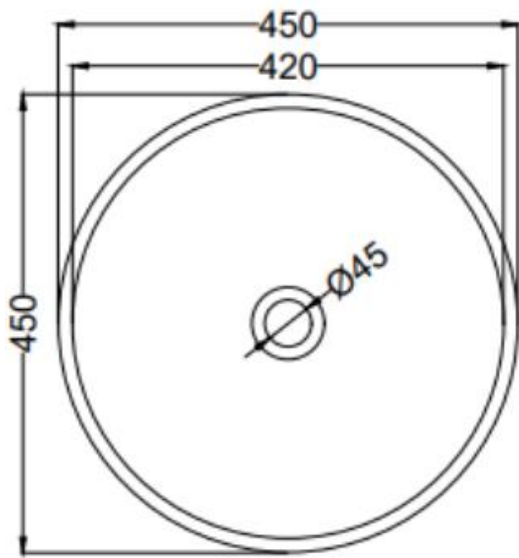

cielo

Brand : CIELO, Italy
Name : Shui Washbowl w/o Overflow + Push-type Pop-up (ceramic lid)
Item Code : SHBA45_LV
Designer : Paolo D'Amigo
Color / Finish : Lavagna
Dimensions : 450 x 450 x 120 mm

Product info:

- Countertop basin
- Without Overflow
- Finished on all sides and available in various finishes

Add-on:

- 1 x PIL01/LV click clack drain

TOP

SIDE

Flushing of pipe must be done before fittings are installed. Failure to do so voids the warranty.

Follow cleaning instructions and avoid using any harmful chemicals.

All information is for reference only. Installation shall always be based on the specs provided with actual delivered items.

For more info, visit www.kuysen.com