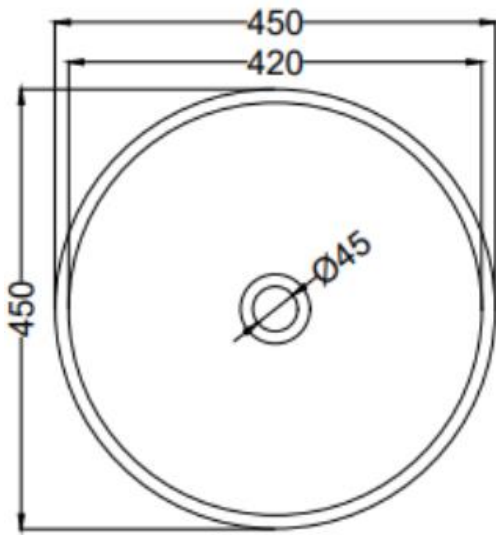

cielo

Brand : CIELO, Italy
Name : Shui Washbowl w/o Overflow + Push-type Pop-up (ceramic lid)
Item Code : SHBA45/AN + PIL01/AN
SHBA45/BR + PIL01/BR
SHBA45/AR + PIL01/AR
Designer : Paolo D'Amigo
Color / Finish : Anthracite / Brina / Arenaria
Dimensions : 450 x 450 x 120 mm

Product info:

- Countertop basin
- Without Overflow
- Finished on all sides and available in various finishes

Add-on:

- 1 x PIL01/AR click clack drain

TOP

SIDE

Flushing of pipe must be done before fittings are installed. Failure to do so voids the warranty.

Follow cleaning instructions and avoid using any harmful chemicals.

All information is for reference only. Installation shall always be based on the specs provided with actual delivered items.

For more info, visit www.kuysen.com