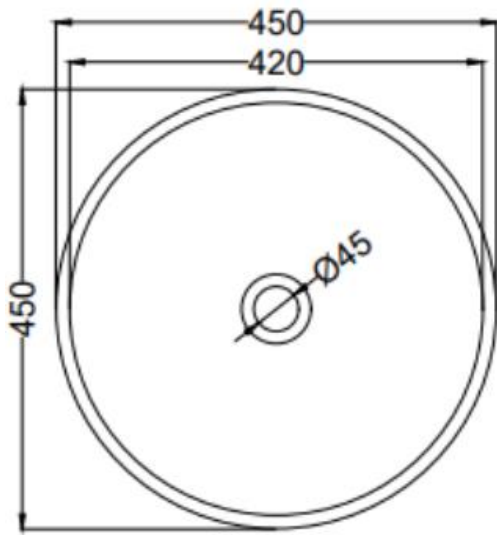

cielo

Brand : CIELO, Italy
Name : Shui Washbowl w/o Overflow + Push-type Pop-up (ceramic lid)
Item Code : SHBA45/AN + PIL01/AN
SHBA45/BR + PIL01/BR
SHBA45/AR + PIL01/AR
Designer : Paolo D'Amigo
Color / Finish : Anthracite / Brina / Arenaria
Dimensions : 450 x 450 x 120 mm

Product info:

- Countertop basin
- Without Overflow
- Finished on all sides and available in various finishes

Add-on:

- 1 x PIL01/AR click clack drain

TOP

SIDE

Flushing of pipe must be done before fittings are installed. Failure to do so voids the warranty.

Follow cleaning instructions and avoid using any harmful chemicals.

All information is for reference only. Installation shall always be based on the specs provided with actual delivered items.

For more info, visit www.kuysen.com