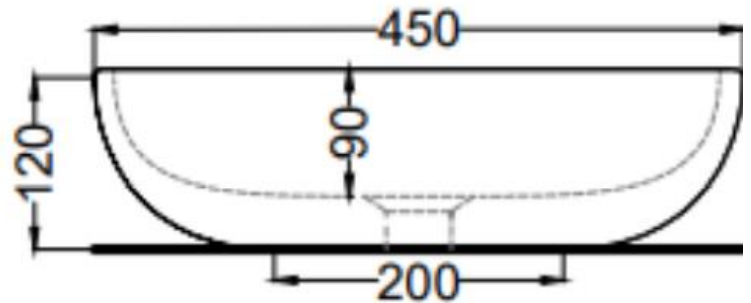

Product info:

- Countertop basin
- Without Overflow
- Finished on all sides and available in various finishes

Add-on:

- 1 x PIL01/AR click clack drain

TOP

SIDE

Flushing of pipe must be done before fittings are installed. Failure to do so voids the warranty.