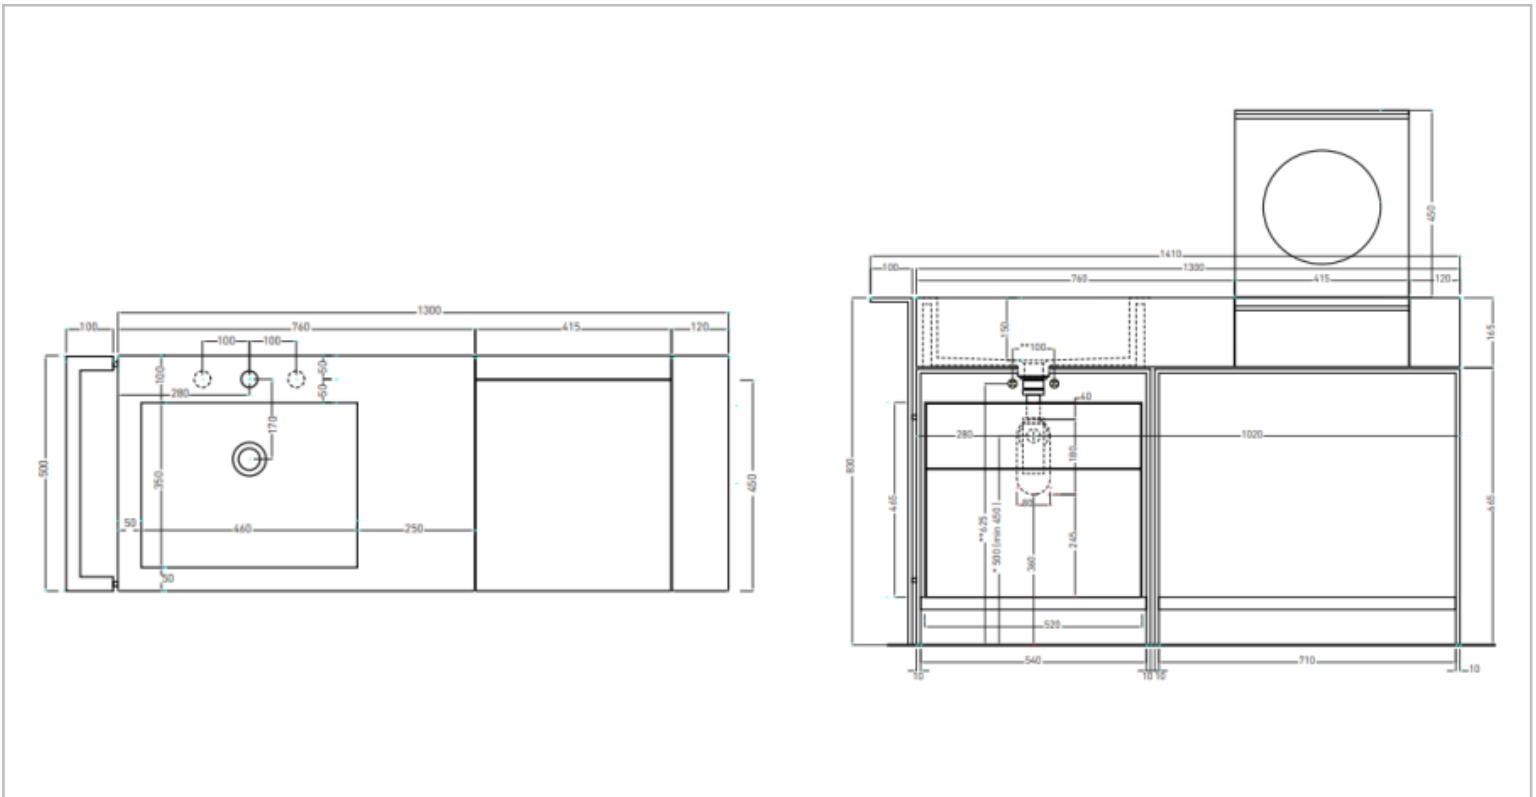

Flushing of pipe must be done before fittings are installed. Failure to do so voids the warranty.

Follow cleaning instructions and avoid using any harmful chemicals.

All information is for reference only. Installation shall always be based on the specs provided with actual delivered items.

For more info, visit www.kuysen.com