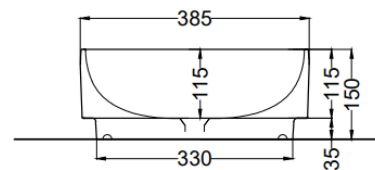

cielo

Brand : CIELO, Italy
Name : MARE Washbowl
Item Code : MRLAR/MU
Designer :
Color / Finish : Muschio
Dimensions : 600 x 270 x 150 mm

Product info:

- Rectangular washbasin
- With click clack drain

TOP

FRONT