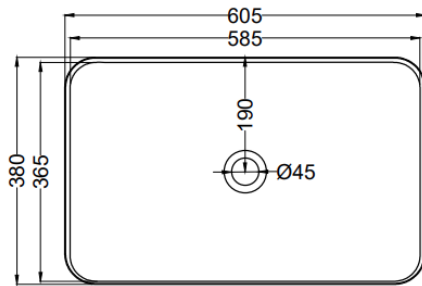

cielo

Brand : CIELO, Italy
Name : MARE Washbowl
Item Code : MRLAR/MU
Designer :
Color / Finish : Muschio
Dimensions : 600 x 270 x 150 mm

Product info:

- Rectangular washbasin
- With click clack drain

TOP

FRONT