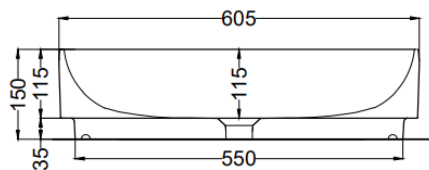

cielo

Brand : CIELO, Italy
Name : MARE Washbowl
Item Code : MRLAR/MU
Designer :
Color / Finish : Muschio
Dimensions : 600 x 270 x 150 mm

Product info:

- Rectangular washbasin
- With click clack drain

TOP

FRONT