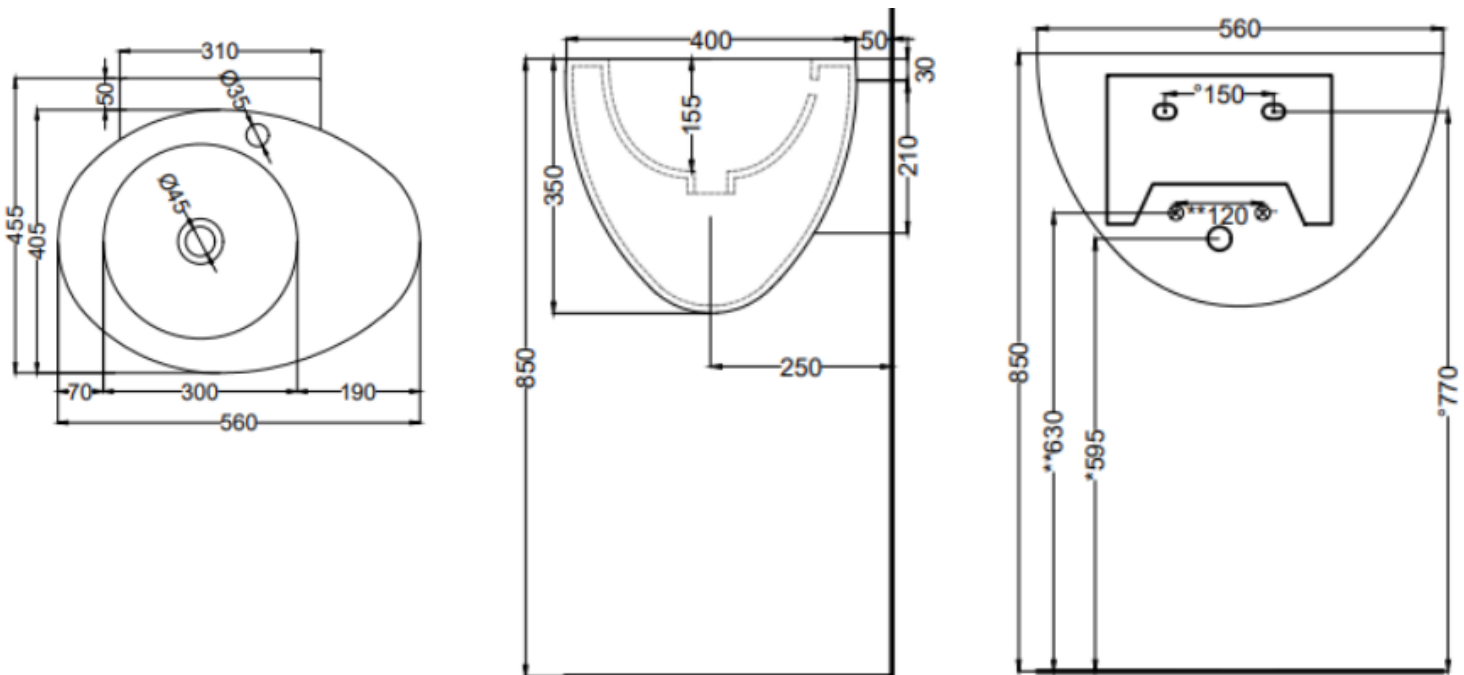

Flushing of pipe must be done before fittings are installed. Failure to do so voids the warranty.

Follow cleaning instructions and avoid using any harmful chemicals.

All information is for reference only. Installation shall always be based on the specs provided with actual delivered items.

For more info, visit www.kuysen.com