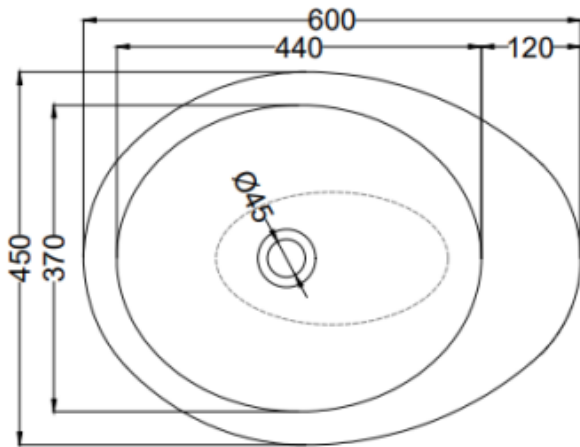

Flushing of pipe must be done before fittings are installed. Failure to do so voids the warranty.

Follow cleaning instructions and avoid using any harmful chemicals.

All information is for reference only. Installation shall always be based on the specs provided with actual delivered items.

For more info, visit www.kuysen.com