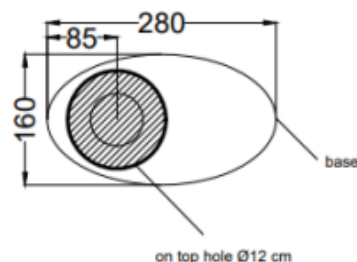

Flushing of pipe must be done before fittings are installed. Failure to do so voids the warranty.

Follow cleaning instructions and avoid using any harmful chemicals.

All information is for reference only. Installation shall always be based on the specs provided with actual delivered items.

For more info, visit www.kuysen.com