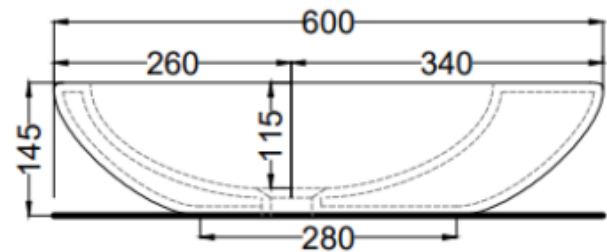

Flushing of pipe must be done before fittings are installed. Failure to do so voids the warranty.

Follow cleaning instructions and avoid using any harmful chemicals.

All information is for reference only. Installation shall always be based on the specs provided with actual delivered items.

For more info, visit www.kuysen.com