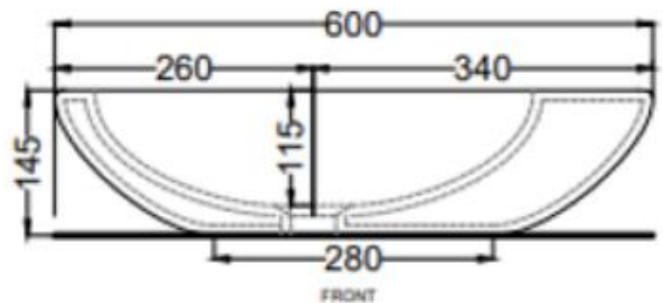

Flushing of pipe must be done before fittings are installed. Failure to do so voids the warranty.
Follow cleaning instructions and avoid using any harmful chemicals.
All information is for reference only. Installation shall always be based on the specs provided with actual delivered items.
For more info, visit www.kuysen.com