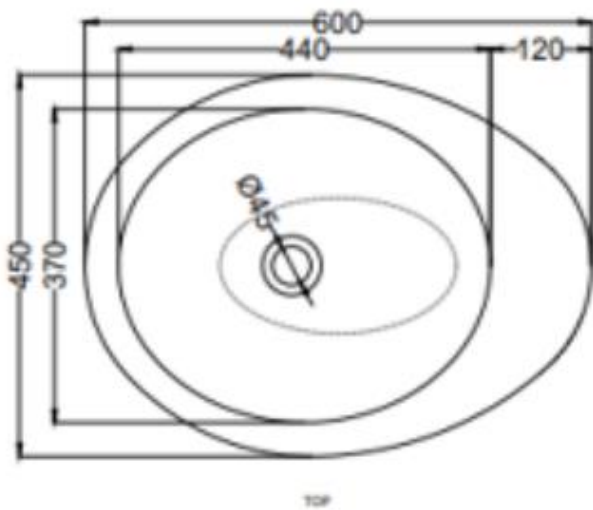

Flushing of pipe must be done before fittings are installed. Failure to do so voids the warranty.
Follow cleaning instructions and avoid using any harmful chemicals.
All information is for reference only. Installation shall always be based on the specs provided with actual delivered items.
For more info, visit www.kuysen.com