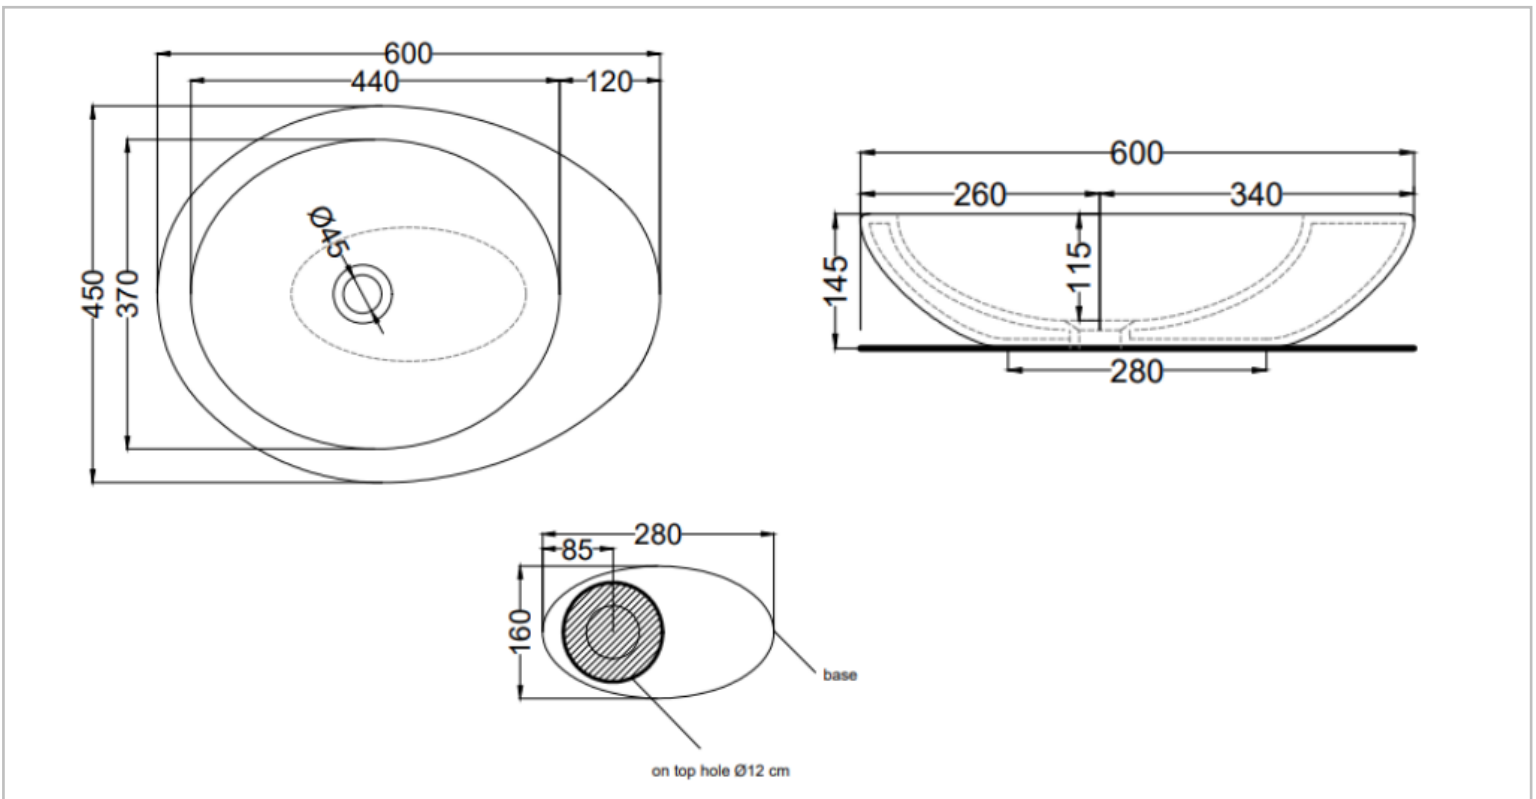

Flushing of pipe must be done before fittings are installed. Failure to do so voids the warranty.

Follow cleaning instructions and avoid using any harmful chemicals.

All information is for reference only. Installation shall always be based on the specs provided with actual delivered items.

For more info, visit www.kuysen.com