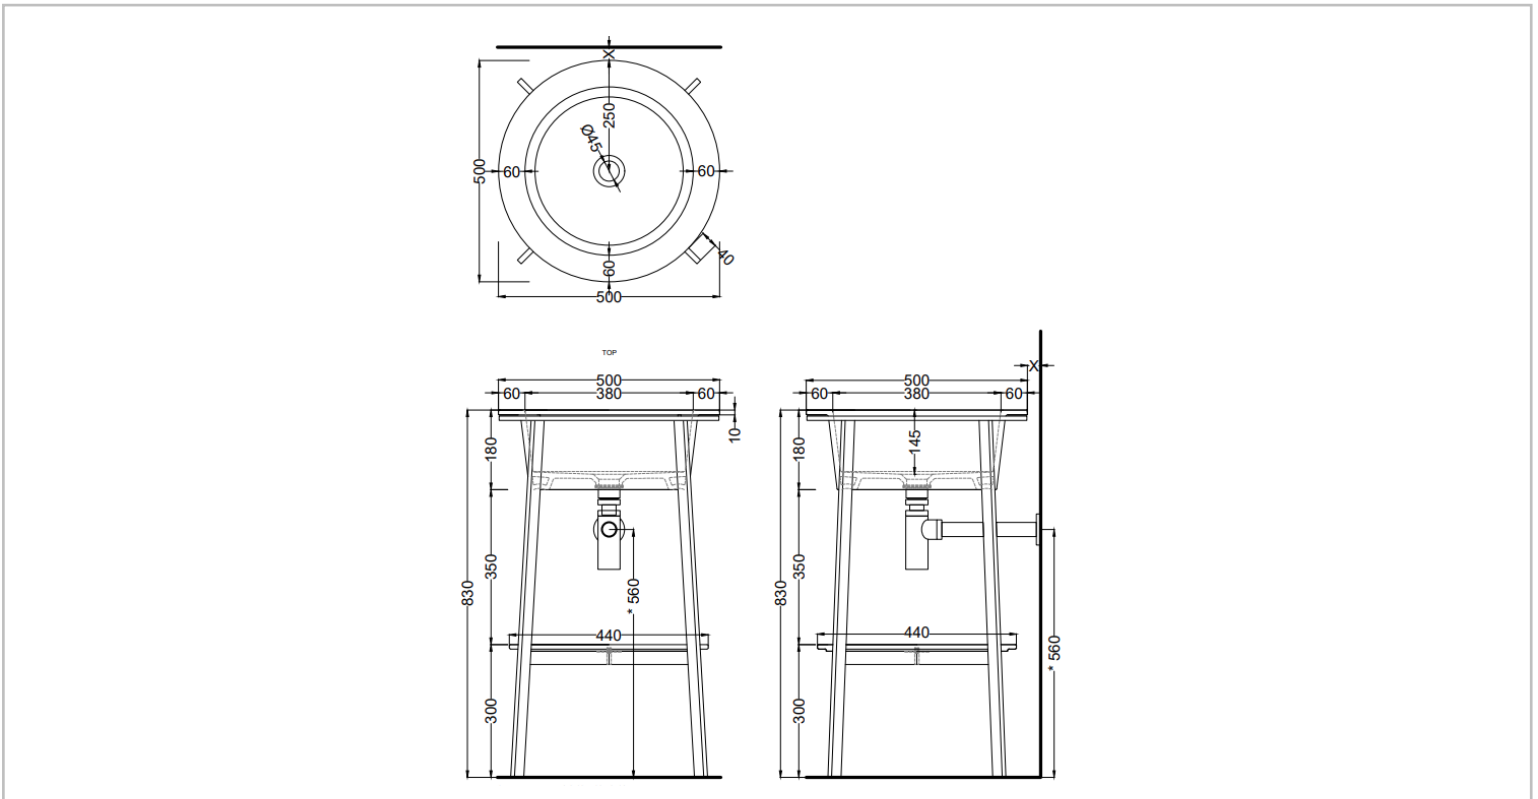

cielo

Brand : CIELO, Italy
Name : Catino Tondo Basin
Item Code : CALAT/BA
Designer :
Color / Finish : Basalto/Matt Black/Marble
Dimensions : Dia.50 x 18

Product info:

- Basin
- Stell framework for catino
- Marble shelf gioia for Catino
- Ceramic waste matt black
- Siphon