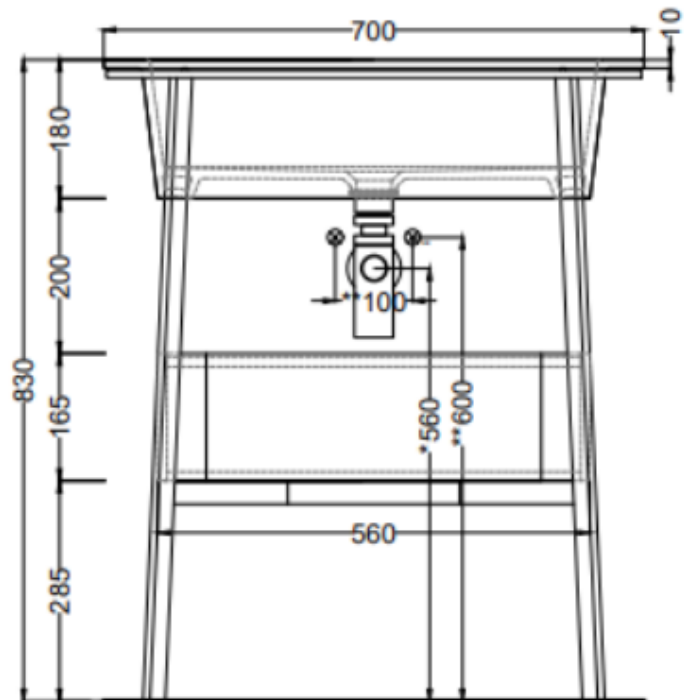

Brand : CIELO, Italy  
 Name : Catino Ovale Vanity Unit  
 Item Code : CALAO/PL- basin  
 CASTO/BZ-steel framework  
 CACOL/PM-lacquered drawer

Designer : Andrea Parisio- Giuseppe Pezzano  
 Color / Finish : Polvere/Bronze/Pomice  
 Dimensions : 700 x 500 x 830 mm

**Product info:**

- Washbasin made of ceramic
- Drawer made of wood
- Frame made of painted stainless steel

**Add-ons:**

- 1 x PIL01NM/BR click-clack drain without overflow
- 1 x SIFBR siphon

Flushing of pipe must be done before fittings are installed. Failure to do so voids the warranty.