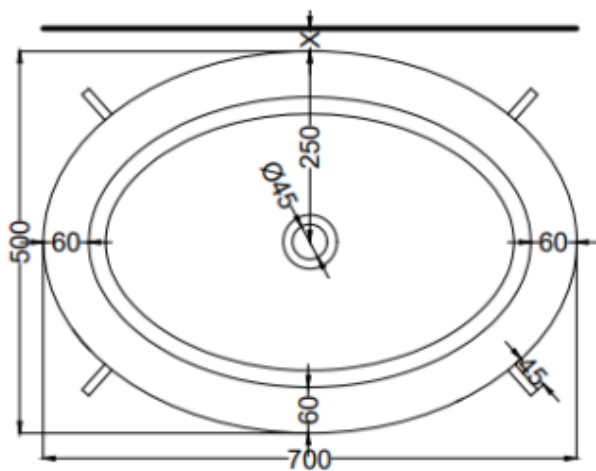

Flushing of pipe must be done before fittings are installed. Failure to do so voids the warranty.

Follow cleaning instructions and avoid using any harmful chemicals.

All information is for reference only. Installation shall always be based on the specs provided with actual delivered items.

For more info, visit www.kuysen.com