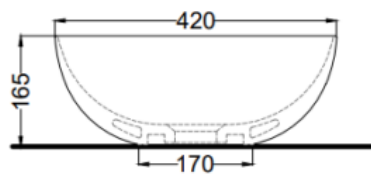

cielo

Brand : CIELO, Italy
Name : Shui Comfort Eco Washbasin
Item Code : BAECO58/BR
Designer : Luca Cimarra
Color / Finish : Brina (Grey)
Dimensions : 580 x 420 x 165 mm

Product info:

- Without overflow
- Finishes on all sides

Add-ons:

- 1 x PIL01/AR pop-up waste
- 1 x p-trap

TOP

SIDE

SECTION

SIDE

Flushing of pipe must be done before fittings are installed. Failure to do so voids the warranty.

Follow cleaning instructions and avoid using any harmful chemicals.