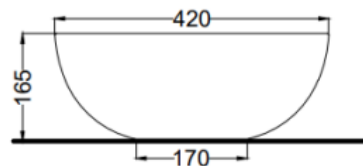

cielo

Brand : CIELO, Italy
Name : Shui Comfort Eco Washbasin
Item Code : BAECO58/BR
Designer : Luca Cimarra
Color / Finish : Brina (Grey)
Dimensions : 580 x 420 x 165 mm

Product info:

- Without overflow
- Finishes on all sides

Add-ons:

- 1 x PIL01/AR pop-up waste
- 1 x p-trap

SIDE

Flushing of pipe must be done before fittings are installed. Failure to do so voids the warranty.

Follow cleaning instructions and avoid using any harmful chemicals.

All information is for reference only. Installation shall always be based on the specs provided with actual delivered items.

For more info, visit www.kuysen.com