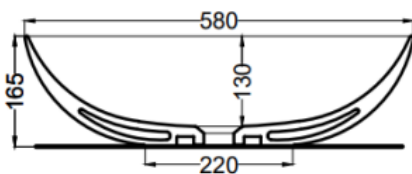

cielo

Brand : CIELO, Italy
Name : Shui Comfort Eco Washbasin
Item Code : BAECO58/BR
Designer : Luca Cimarra
Color / Finish : Brina (Grey)
Dimensions : 580 x 420 x 165 mm

Product info:

- Without overflow
- Finishes on all sides

Add-ons:

- 1 x PIL01/AR pop-up waste
- 1 x p-trap

TOP

SIDE

SECTION

SIDE

Flushing of pipe must be done before fittings are installed. Failure to do so voids the warranty.

Follow cleaning instructions and avoid using any harmful chemicals.