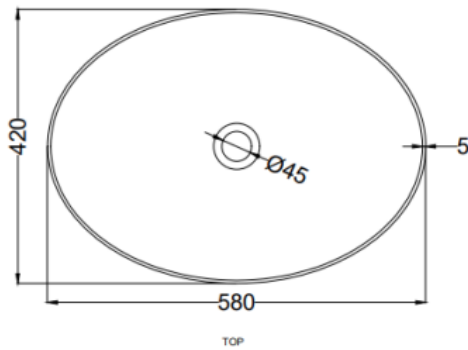

cielo

Brand : CIELO, Italy
Name : Shui Comfort Eco Washbasin
Item Code : BAECO58/BR
Designer : Luca Cimarra
Color / Finish : Brina (Grey)
Dimensions : 580 x 420 x 165 mm

Product info:

- Without overflow
- Finishes on all sides

Add-ons:

- 1 x PIL01/AR pop-up waste
- 1 x p-trap

TOP

Flushing of pipe must be done before fittings are installed. Failure to do so voids the warranty.

Follow cleaning instructions and avoid using any harmful chemicals.

All information is for reference only. Installation shall always be based on the specs provided with actual delivered items.

For more info, visit www.kuysen.com