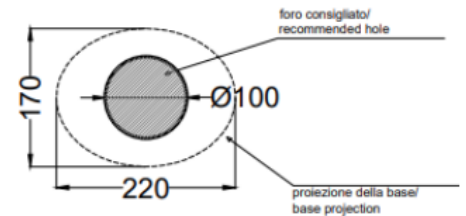

cielo

Brand : CIELO, Italy
Name : Shui Comfort Eco Washbasin
Item Code : BAECO58/BR
Designer : Luca Cimarra
Color / Finish : Brina (Grey)
Dimensions : 580 x 420 x 165 mm

Product info:

- Without overflow
- Finishes on all sides

Add-ons:

- 1 x PIL01/AR pop-up waste
- 1 x p-trap

TOP

SIDE

SECTION

SIDE

Flushing of pipe must be done before fittings are installed. Failure to do so voids the warranty.

Follow cleaning instructions and avoid using any harmful chemicals.