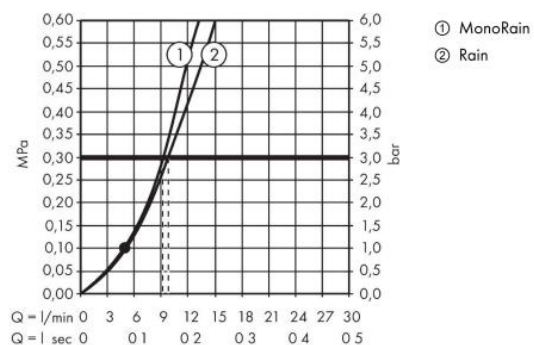

Brand: Axor, Germany
 Name: Porter unit 120/120 softsquare with baton hand shower 2jet and textile shower hose
 Item Code: 49626.140
 Designer: Antonio Citterio
 Color / Finish: Brushed Bronze
 Dimensions: Shower head size: 68 x 24 mm

Product info:

- Consists of porter unit, baton hand shower, shower hose, shower holder
- Spray type: Rain, MonoRain
- QuickClean: Limescale deposits can simply be rubbed off with your finger
- Maximum flow rate at 3 bar: 8,7 l/min
- Minimum flow pressure: 1 bar
- Operating pressure: min. 1 bar/max. 10 bar
- Shower hose with cylindrical nut on both ends
- With non-return valve
- Integrated support function
- Rinseable screen seal

Technology

Flowchart

The consumption was measured in combination with the appropriate fittings (thermostat/mixer/in-wall valve) to reflect actual application in practice.

Follow cleaning instructions and avoid using any harmful chemicals.