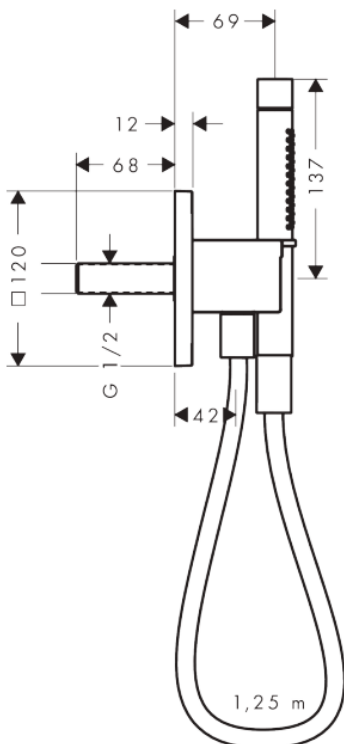

Brand: Axor, Germany
 Name: Porter unit 120/120 softsquare with baton hand shower 2jet and textile shower hose
 Item Code: 49626.140
 Designer: Antonio Citterio
 Color / Finish: Brushed Bronze
 Dimensions: Shower head size: 68 x 24 mm

Product info:

- Consists of porter unit, baton hand shower, shower hose, shower holder
- Spray type: Rain, MonoRain
- QuickClean: Limescale deposits can simply be rubbed off with your finger
- Maximum flow rate at 3 bar: 8,7 l/min
- Minimum flow pressure: 1 bar
- Operating pressure: min. 1 bar/max. 10 bar
- Shower hose with cylindrical nut on both ends
- With non-return valve
- Integrated support function
- Rinseable screen seal

Technology

Flowchart

The consumption was measured in combination with the appropriate fittings (thermostat/mixer/in-wall valve) to reflect actual application in practice.

Follow cleaning instructions and avoid using any harmful chemicals.