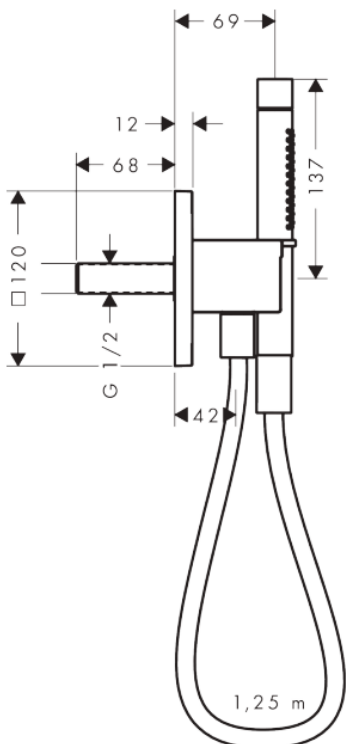

Brand: Axor, Germany
 Name: Porter unit 120/120 softsquare with baton hand shower 2jet and textile shower hose
 Item Code: 49626.000
 Designer: Antonio Citterio
 Color / Finish: Chrome
 Dimensions: Shower head size: 68 x 24 mm

Product info:

- Consists of porter unit, baton hand shower, shower hose, shower holder
- Spray type: Rain, MonoRain
- QuickClean: Limescale deposits can simply be rubbed off with your finger
- Maximum flow rate at 3 bar: 8,7 l/min
- Minimum flow pressure: 1 bar
- Operating pressure: min. 1 bar/max. 10 bar
- Shower hose with cylindrical nut on both ends
- With non-return valve
- Integrated support function
- Rinseable screen seal

Technology

Flowchart

The consumption was measured in combination with the appropriate fittings (thermostat/mixer/in-wall valve) to reflect actual application in practice.

Follow cleaning instructions and avoid using any harmful chemicals.