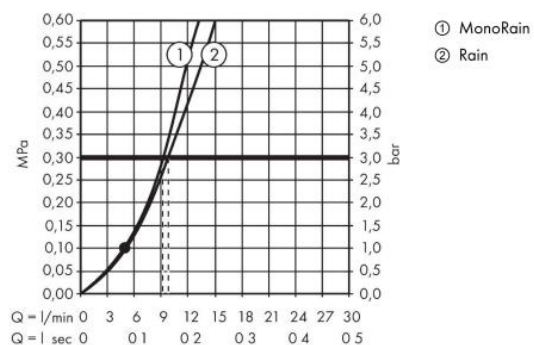

Brand: Axor, Germany
 Name: Porter unit 120/120 softsquare with baton hand shower 2jet and textile shower hose
 Item Code: 49626.000
 Designer: Antonio Citterio
 Color / Finish: Chrome
 Dimensions: Shower head size: 68 x 24 mm

Product info:

- Consists of porter unit, baton hand shower, shower hose, shower holder
- Spray type: Rain, MonoRain
- QuickClean: Limescale deposits can simply be rubbed off with your finger
- Maximum flow rate at 3 bar: 8,7 l/min
- Minimum flow pressure: 1 bar
- Operating pressure: min. 1 bar/max. 10 bar
- Shower hose with cylindrical nut on both ends
- With non-return valve
- Integrated support function
- Rinseable screen seal

Technology

Flowchart

The consumption was measured in combination with the appropriate fittings (thermostat/mixer/in-wall valve) to reflect actual application in practice.

Follow cleaning instructions and avoid using any harmful chemicals.