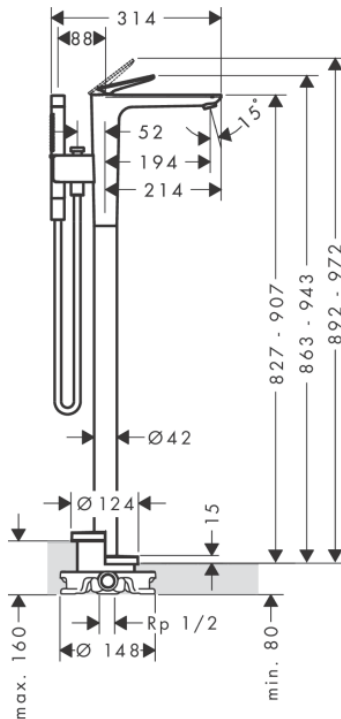

Brand: Axor, Germany  
 Name: Citterio C Single lever bath mixer floor-standing  
 Item Code: 49440.140  
 Designer: Antonio Citterio  
 Color / Finish: Brushed Bronze  
 Dimensions: Projection: 194 mm

**Product info:**

- Consists of single lever bath mixer floor standing, baton hand shower, shower hose, shower holder
- 2 functions
- Spray type mixer: laminar spray
- Spray type hand shower: Rain, MonoRain
- Maximum flow rate at 3 bar: 23,3 l/min
- Flow rate for bath spout at 3 bar: 23,3 l/min
- Flow rate of hand shower at 3 bar: 9,9 l/min
- Ceramic cartridge
- Diverter with automatic resetting
- Non-return valve
- Connection dimension: DN15
- Connection type: basic set