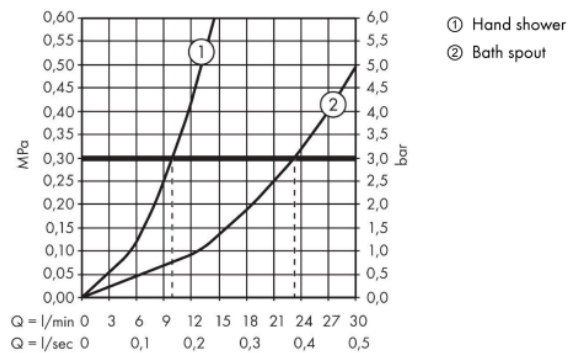

Flowchart

Follow cleaning instructions and avoid using any harmful chemicals.

All information is for reference only. Installation shall always be based on the specs provided with actual delivered items.
For more info, visit www.kuysen.com