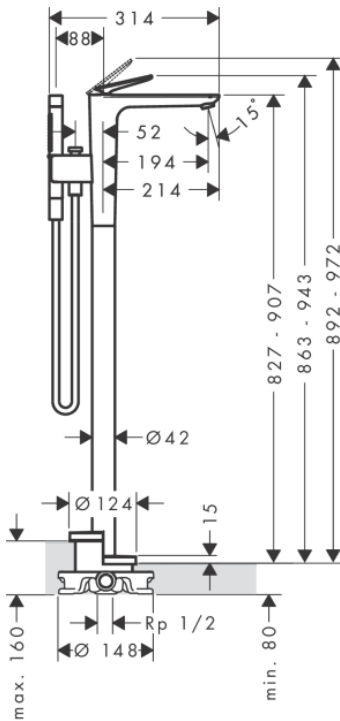

Brand: Axor, Germany  
 Name: Citterio C Single lever bath mixer floor-standing  
 Item Code: 49440.000  
 Designer: Antonio Citterio  
 Color / Finish: Chrome  
 Dimensions: Projection: 194 mm

**Product info:**

- Consists of single lever bath mixer floor standing, baton hand shower, shower hose, shower holder
- 2 functions
- Spray type mixer: laminar spray
- Spray type hand shower: Rain, MonoRain
- Maximum flow rate at 3 bar: 23,3 l/min
- Flow rate for bath spout at 3 bar: 23,3 l/min
- Flow rate of hand shower at 3 bar: 9,9 l/min
- Ceramic cartridge
- Diverter with automatic resetting
- Non-return valve
- Connection dimension: DN15
- Connection type: basic set