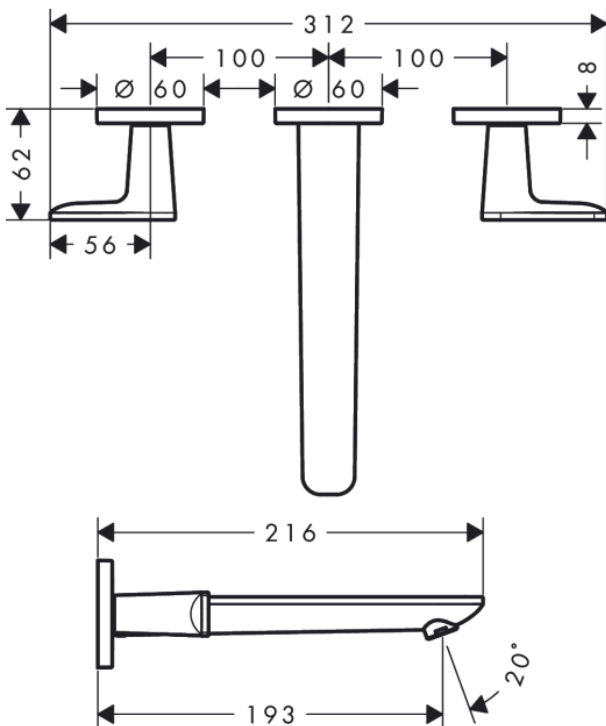

Brand: Axor, Germany
 Name: Citterio 3-Hole basin mixer for concealed installation wall-mounted
 Item Code: 49071.140
 Designer: Antonio Citterio
 Color / Finish: Brushed Bronze
 Dimensions: 312 x 216 mm

Product info:

- Consists of 3-hole basin mixer for concealed installation wall-mounted, waste set
- Projection: 193 mm
- Handle variant: lever handle
- Spray type: normal spray
- Maximum flow rate at 3 bar: 5 l/min
- Ceramic valves hot/cold 90°
- Suitable for continuous flow water heaters
- Non-closing waste set
- Connection type: basic set
- Connection dimension: DN15
- EU taxonomy: max. 6 l/min - Substantial Contribution (SC) possible