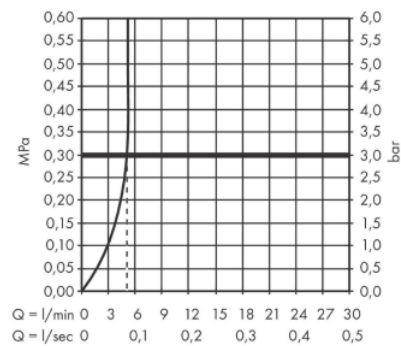

Technology

Flowchart