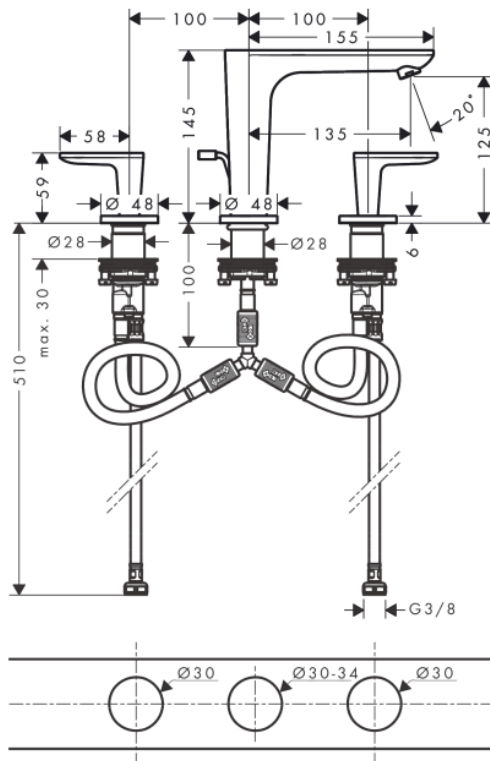

Brand: Axor, Germany
 Name: Citterio 3-hole basin mixer 125 with pop-up waste set – cubic cut
 Item Code: 49061.140
 Designer: Antonio Citterio
 Color / Finish: Brushed Bronze
 Dimensions: Projection: 135 mm
 Spout height: 125 mm

Product info:

- Consists of 3-hole basin mixer, waste set
- ComfortZone: 125
- Handle variant: lever handle
- Spray type: normal spray
- Maximum flow rate at 3 bar: 5 l/min
- Ceramic valves hot/cold 90°
- Suitable for continuous flow water heaters
- Pop-up waste set G 1¼
- Connection type: G ¾ hose connections
- Connection type: G ¾ hose connections
- EU taxonomy: max. 6 l/min - Substantial Contribution (SC) possible