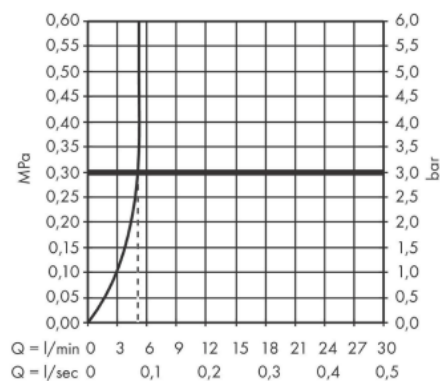

Technology

Flowchart