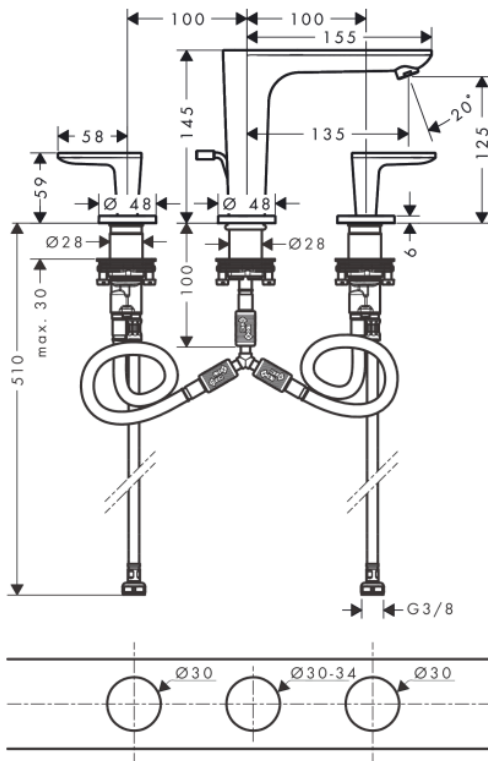

Brand: Axor, Germany  
 Name: Citterio 3-hole basin mixer 125 with pop-up waste set – cubic cut  
 Item Code: 49061.000  
 Designer: Antonio Citterio  
 Color / Finish: Chrome  
 Dimensions: Projection: 135 mm  
 Spout height: 125 mm

#### Product info:

- Consists of 3-hole basin mixer, waste set
- ComfortZone: 125
- Handle variant: lever handle
- Spray type: normal spray
- Maximum flow rate at 3 bar: 5 l/min
- Ceramic valves hot/cold 90°
- Suitable for continuous flow water heaters
- Pop-up waste set G 1¼
- Connection type: G ¾ hose connections
- Connection type: G ¾ hose connections
- EU taxonomy: max. 6 l/min - Substantial Contribution (SC) possible