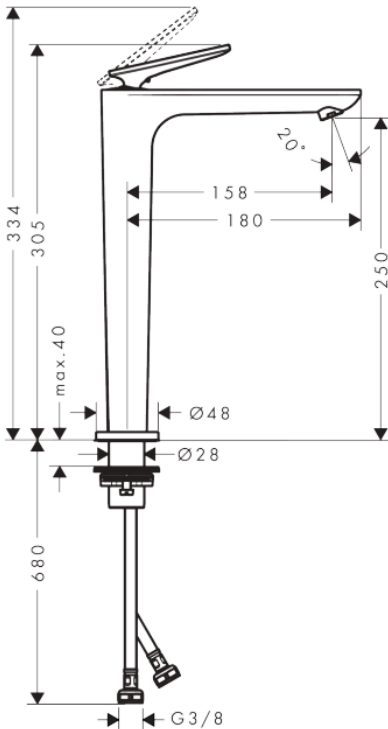

Brand: Axor, Germany
 Name: Citterio C single lever basin mixer 250 with Coolstart and waste st. cubic cut
 Item Code: 49051.140
 Designer: Antonio Citterio
 Color / Finish: Brushed Bronze
 Dimensions: Projection: 158 mm
 Spout height: 250 mm

Product info:

- Consists of single lever basin mixer, waste set
- ComfortZone: 250
- handle variant: lever handle
- Spray type: normal Spray
- Maximum flow rate at 3 bar: 5 l/min
- Ceramic cartridge
- Suitable for continuous flow water heaters
- Non-closing waste set
- Connection type: G 3/8 hose connections
- Connection dimension: DN15
- Cold water in basic handle position
- EU taxonomy: max. 6 l/min - Substantial Contribution (SC) possible