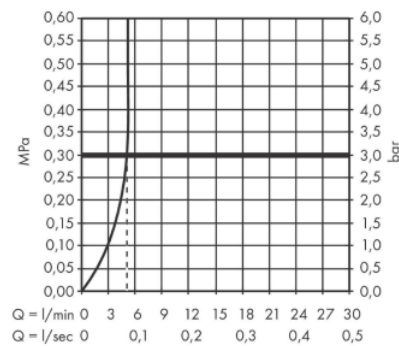

Flowchart

Follow cleaning instructions and avoid using any harmful chemicals.

All information is for reference only. Installation shall always be based on the specs provided with actual delivered items. For more info, visit www.kuysen.com