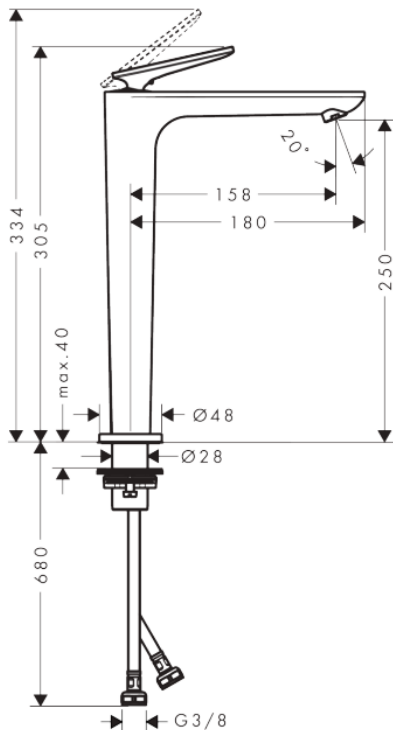

Brand: Axor, Germany
 Name: Citterio C single lever basin mixer 250 with Coolstart and waste st. cubic cut
 Item Code: 49051.000
 Designer: Antonio Citterio
 Color / Finish: Chrome
 Dimensions: Projection: 158 mm
 Spout height: 250 mm

Product info:

- Consists of single lever basin mixer, waste set
- ComfortZone: 250
- handle variant: lever handle
- Spray type: normal Spray
- Maximum flow rate at 3 bar: 5 l/min
- Ceramic cartridge
- Suitable for continuous flow water heaters
- Non-closing waste set
- Connection type: G 3/8 hose connections
- Connection dimension: DN15
- Cold water in basic handle position
- EU taxonomy: max. 6 l/min - Substantial Contribution (SC) possible