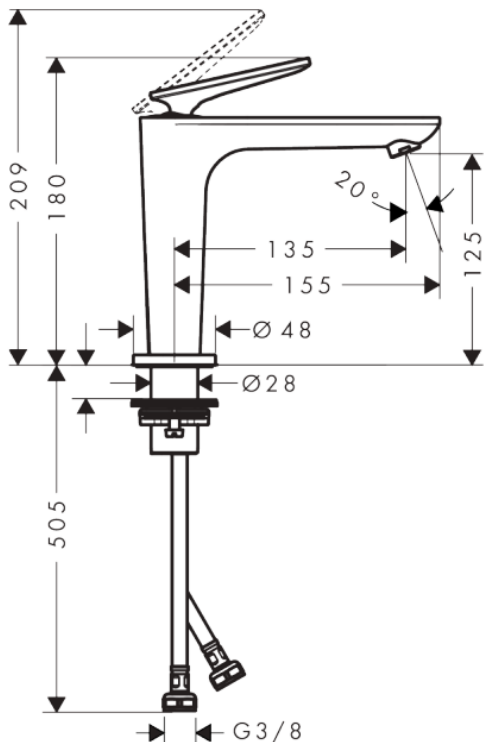

Brand: Axor, Germany
 Name: Single lever basin mixer 125 with CoolStart and waste set - cubic cut
 Item Code: 49041.000
 Designer: Antonio Citterio
 Color / Finish: Chrome
 Dimensions: Projection: 135 mm
 Spout height: 125 mm

Product info:

- Consists of single lever basin mixer, waste set
- ComfortZone: 125
- Handle variant: lever handle
- Spray type: normal spray
- Maximum flow rate at 3 bar: 5 l/min
- Ceramic cartridge
- Suitable for continuous flow water heaters
- Non-closing waste set
- Connection type: G 3/8 hose connections
- Connection dimension: DN15
- Cold water in basic handle position
- EU taxonomy max 6 l/min – Substantial Contribution (SC) possible