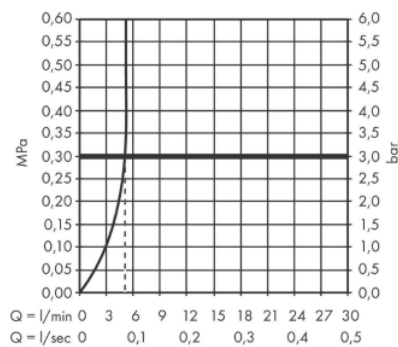

Technology

Flowchart