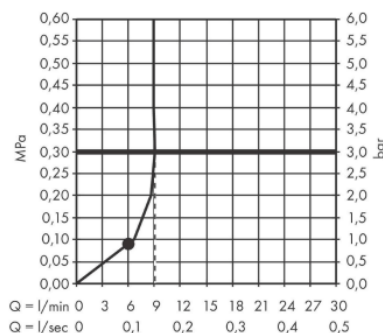

Brand: Axor, Germany
 Name: Hand shower 75 1jet Eco
 Item Code: 48651.340
 Designer:
 Color / Finish: Brushed black chrome
 Dimensions: 179 mm

Product info:

- Shower head size: 73 mm
- Spray type: PowderRain
- QuickClean: Limescale deposits can simply be rubbed off with your finger
- Maximum flow rate at 3 bar: 9, 1 l/min
- Function from: 5,8 l/min
- Minimum flow pressure: 0,8 bar
- Material: Metal
- With internal water conduction
- Rinseable filter washer
- Connection thread: G ½
- Suitable for continuous flow water heaters

Technology

Flowchart

The consumption was measured in combination with the appropriate fittings (thermostat/mixer/in-wall valve) to reflect actual application in practice.

Follow cleaning instructions and avoid using any harmful chemicals.