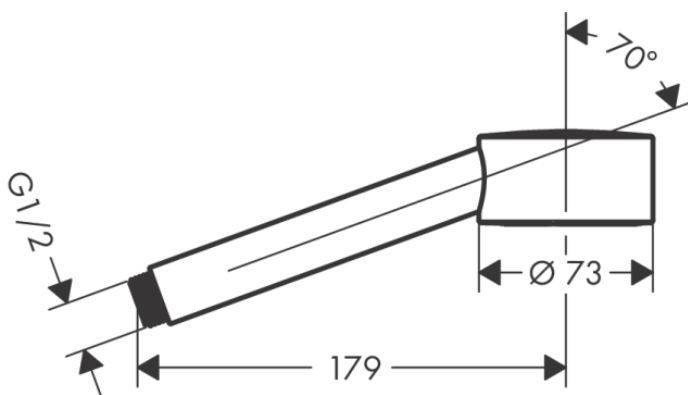

Brand: Axor, Germany
 Name: Hand shower 75 1jet Eco
 Item Code: 48651.340
 Designer:
 Color / Finish: Brushed black chrome
 Dimensions: 179 mm

Product info:

- Shower head size: 73 mm
- Spray type: PowderRain
- QuickClean: Limescale deposits can simply be rubbed off with your finger
- Maximum flow rate at 3 bar: 9, 1 l/min
- Function from: 5,8 l/min
- Minimum flow pressure: 0,8 bar
- Material: Metal
- With internal water conduction
- Rinseable filter washer
- Connection thread: G ½
- Suitable for continuous flow water heaters

Technology

Flowchart

The consumption was measured in combination with the appropriate fittings (thermostat/mixer/in-wall valve) to reflect actual application in practice.

Follow cleaning instructions and avoid using any harmful chemicals.