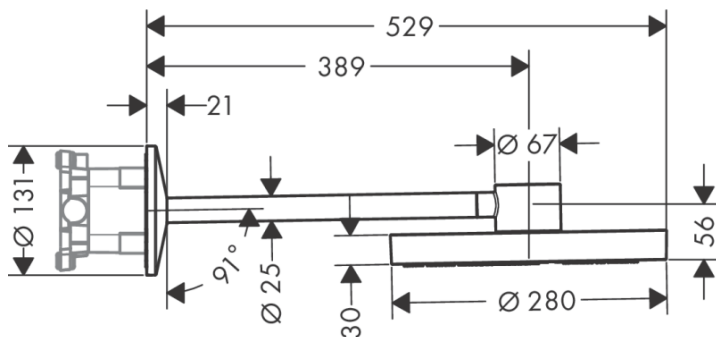

Follow cleaning instructions and avoid using any harmful chemicals.

All information is for reference only. Installation shall always be based on the specs provided with actual delivered items.
For more info, visit www.kuysen.com