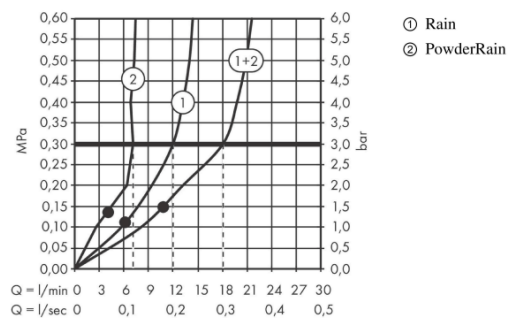

Technology

Flowchart

The consumption was measured in combination with the appropriate fittings (thermostat/mixer/in-wall valve) to reflect actual application in practice.