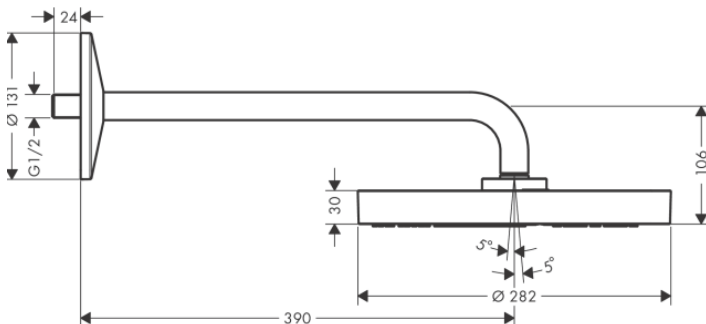

Brand: Axor, Germany
 Name: One OHS 280 1jet with arm
 Item Code: 48491.340
 Designer:
 Color / Finish: Brushed black chrome
 Dimensions: 390 x 106 mm

Product info:

- Consists of overhead shower, shower arm
- Shower head size: 280 mm
- Spray type: PowderRain and Rain in combination
- Flow rate: PowderRain and Rain spray in combination at 3 bar: 12, 3 l/min
- Function from: 8, 7 l/min
- Maximum flow rate at 3 bar: 12, 3 l/min
- Minimum flow pressure: 1,2 bar
- Overhead shower angle adjustable
- Material spray disc: metal
- Overhead shower removable for cleaning
- Shower arm length: 390 mm
- Installation: wall
- Connection thread: G ½
- Connection dimension: DN15

Technology

Flowchart

The consumption was measured in combination with the appropriate fittings (thermostat/mixer/ in-wall valve) to reflect actual application in practice.

Follow cleaning instructions and avoid using any harmful chemicals.