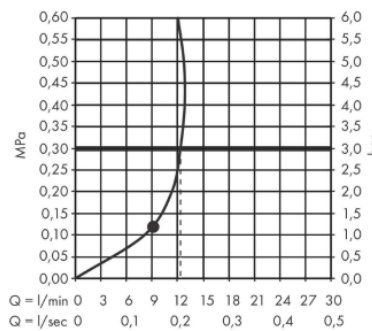

Brand: Axor, Germany
 Name: One OHS 280 1jet with arm
 Item Code: 48491.340
 Designer:
 Color / Finish: Brushed black chrome
 Dimensions: 390 x 106 mm

Product info:

- Consists of overhead shower, shower arm
- Shower head size: 280 mm
- Spray type: PowderRain and Rain in combination
- Flow rate: PowderRain and Rain spray in combination at 3 bar: 12, 3 l/min
- Function from: 8, 7 l/min
- Maximum flow rate at 3 bar: 12, 3 l/min
- Minimum flow pressure: 1,2 bar
- Overhead shower angle adjustable
- Material spray disc: metal
- Overhead shower removable for cleaning
- Shower arm length: 390 mm
- Installation: wall
- Connection thread: G ½
- Connection dimension: DN15

Technology

Flowchart

The consumption was measured in combination with the appropriate fittings (thermostat/mixer/ in-wall valve) to reflect actual application in practice.

Follow cleaning instructions and avoid using any harmful chemicals.