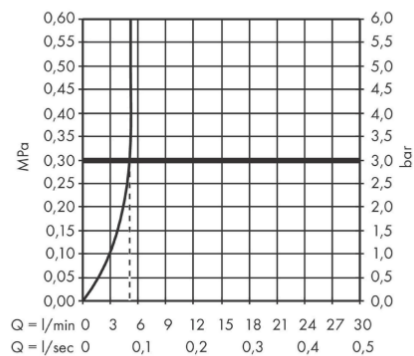

Technology

Flowchart