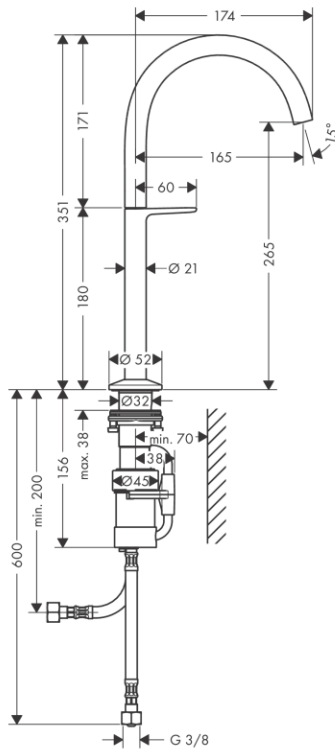

Brand : Axor, Germany
 Name : One Washbowl mixer Select 260 with push open waste set
 Item Code : 48030.340/990
 Designer :
 Color / Finish : Black Chrome Spout + Polished Gold Optic Lever
 Dimensions : Projection: 165 mm
 Spout height: 265 mm

Product info:

- Consists of Basin Mixer, waste set
- ComfortZone 260
- Handle variant: Select
- Spray type: Normal Spray
- Maximum flow rate at 3 bar: 5 l/min
- Select cartridge with temperature control
- Temperature limitation adjustable
- suitable for continuous flow water heaters
- Push-open waste set G 1/4
- Material waste set: metal
- Connection type: G 3/8 connections
- Connection dimension: DN15
- Cold water in basic handle position