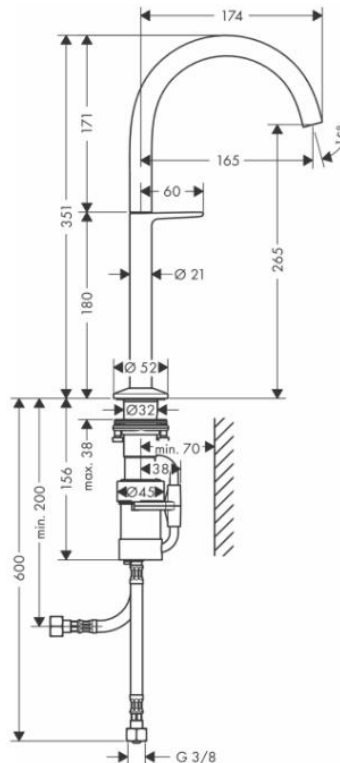

Brand: Axor, Germany  
 Name: ONE Single lever basin mixer 260  
 Item Code: 48030.670  
 Designer: Barber and Osgerby  
 Color / Finish: Matt Black  
 Dimensions: (See data drawing below)

**Product info:**

- Consists of: Basin mixer, waste set
- ComfortZone 260
- Projection 165 mm
- Spray type: normal spray
- Maximum flow rate at 3 bar: 5 l/min
- Select cartridge with temperature control
- Temperature limitation adjustable
- Suitable for continuous flow water heaters
- Material waste set: metal

**Add-ons:**

- 2 x 1/2 x 3/8 angle valve
- 1 x p-trap

Follow cleaning instructions and avoid using any harmful chemicals.

All information is for reference only. Installation shall always be based on the specs provided with actual delivered items.  
 For more info, visit [www.kuysen.com](http://www.kuysen.com)